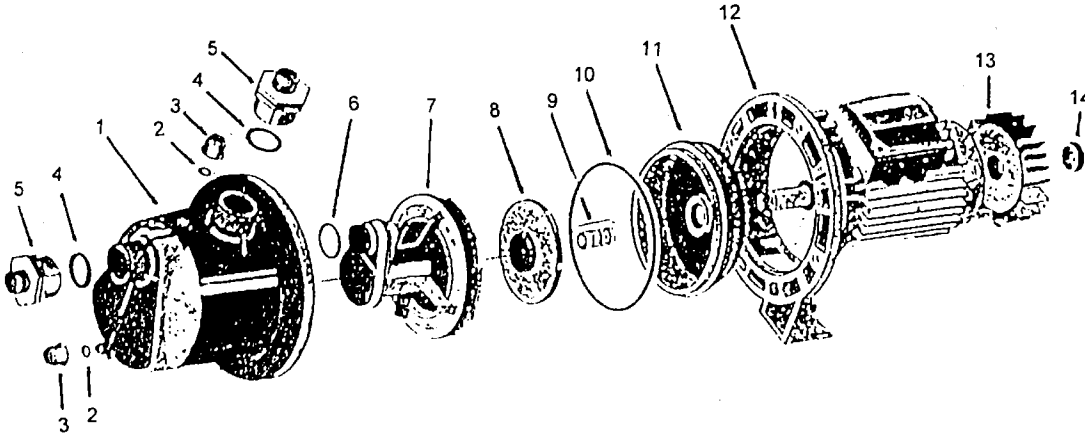

PORTABLE SPRINKLER PUMP

FP5112 - 1/2 HP

REPAIR PARTS LIST

Key No.	Part Description	Qty. Used	Part Number
1	Pump Body	1	742S130
2	O-Ring - Drain/Priming Port	2	111P0710
3	Drain/Fill Cap	2	102P1030
4	O-Ring - Hose Adapter	2	111P0790
5	Garden Hose Adapter	2	742S0590
6	O-Ring - Venturi	1	111P0480
7	Venturi / Diffuser	1	742S0140
8	Impeller	1	731S2260
9	Shaft Seal	1	111R0970
10	O-Ring - Pump Body	1	111P0700
11	Seal Plate	1	101P1290
12	Motor	1	*
13	Fan	1	102P2010
14	Fan Clip	1	121P0760
^	Manual	1	FP324

* If motor fails, replace entire pump

^ Not Illustrated