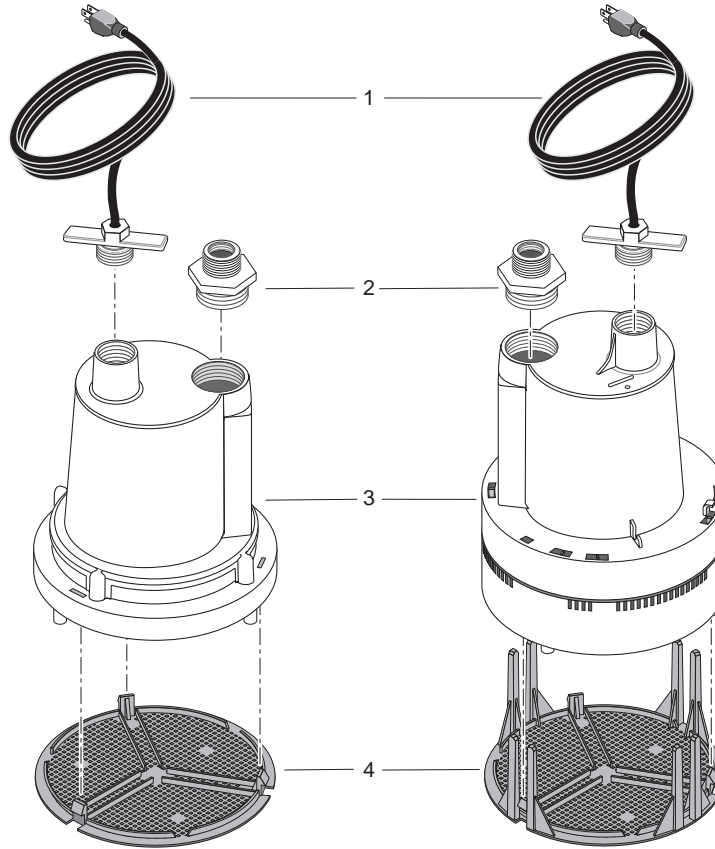

Model Numbers  
2300-04, 2310-04

Model Numbers  
2305-04, 2355-04

5925 0109

Key	Part Description	Qty.	2300-04 2310-04	2305-04 2355-04
1	Power Cord (2300, 2305, 2355)	1	PS117-54-TSU	PS117-54-TSU
1	Power Cord (2310)	1	PS117-36-TSU	—
2	Adapter	1	HA5	HA5
3	Cover, Motor Assembly	1	**	**
4	Inlet Screen	1	PS8-129P	—
4	Inlet Screen (2305-04)	1	—	PS8-128P
4	Inlet Screen (2355-04)	1	—	PS8-127P