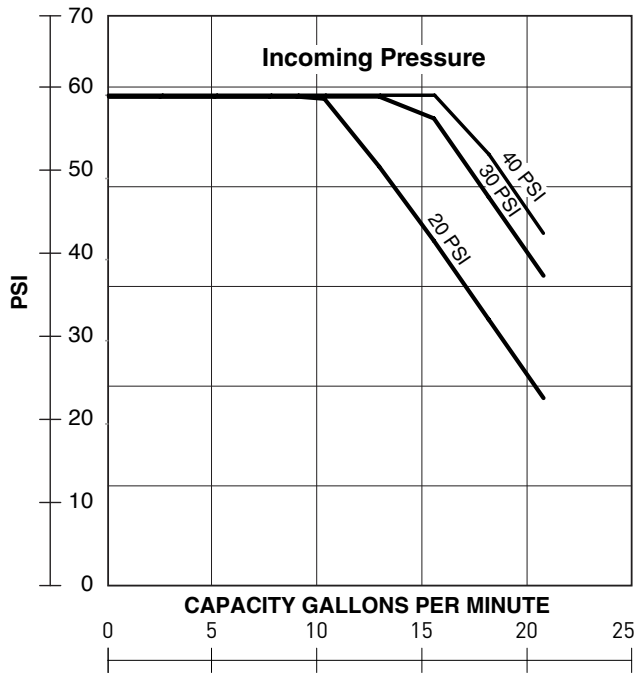

BERKELEY® Intelliboost® R Series Multi-Stage VFD Boosting Pump

PUMP PERFORMANCE

Incoming Household Pressure	Booster Set At:	
	50 PSI	60 PSI
20 PSI	Boosted Household Pressure	
	50 PSI	60 PSI
30 PSI	Household Water Usage	
	Up to 13 GPM	Up to 10 GPM
40 PSI	Boosted Household Pressure	
	50 PSI	60 PSI
40 PSI	Household Water Usage	
	Up to 21 GPM	Up to 19 GPM