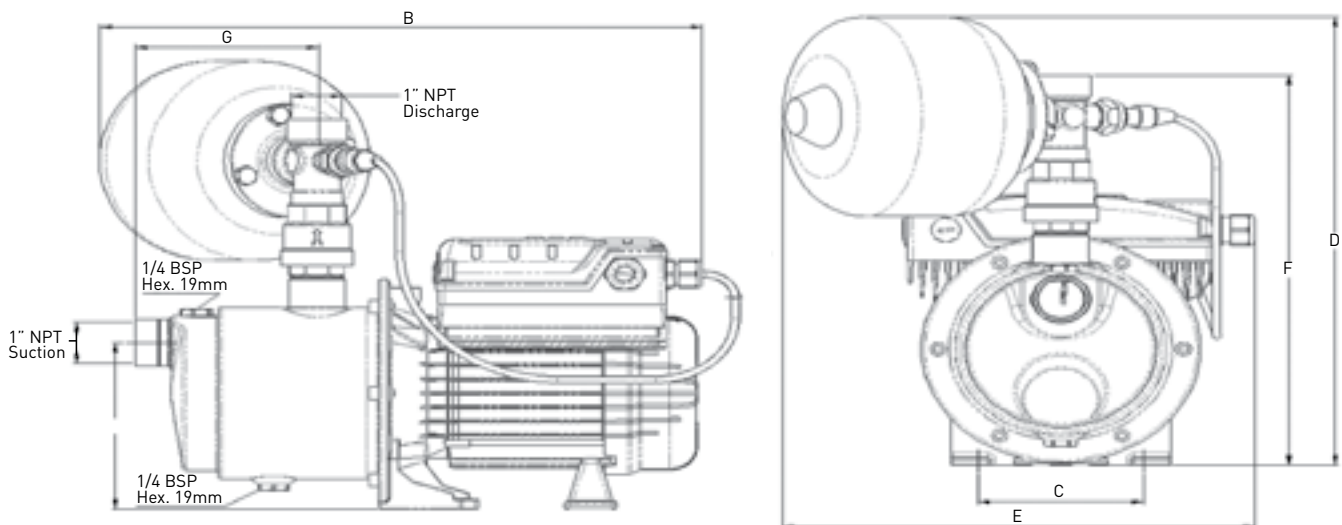

## OUTLINE DIMENSIONS

Dimensions (inch)

A	B	C	D	E	F	G
5.1	15.0	3.9	13.7	11.8	12.0	4.6

293 WRIGHT STREET, DELAVAN, WI 53115 WWW.BERKELEYPUMPS.COM PH: 888-782-7483 ORDERS FAX: 800-426-9446  
 490 PINEBUSH ROAD, UNIT 4, CAMBRIDGE, ONTARIO, CANADA N1T 0A5 PH: 800-363-7867 ORDERS FAX: 888-606-5484  
 Because we are continuously improving our products and services, Pentair reserves the right to change specifications without prior notice.