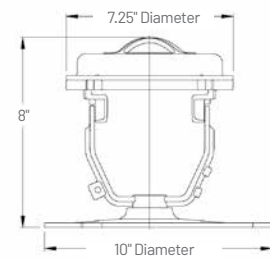

### NICHE MOUNT KITS

Large lights—Part No. 560002

Small lights—Part No. 560003

Light and niche sold separately.

Fountain Fixture for large lights  
Part No. 560000  
(Light sold separately)

Fountain Fixture for small lights  
Part No. 560001  
(Light sold separately)