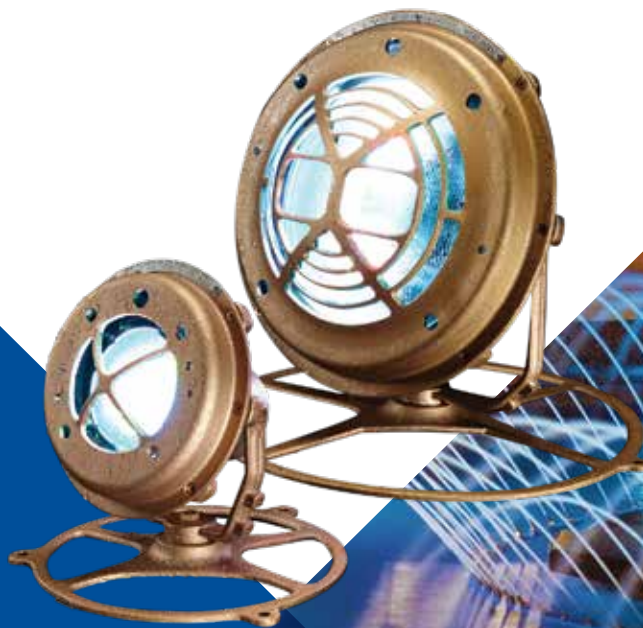

# FOUNTAIN FIXTURES

## FOR DECORATIVE FOUNTAINS

Bring fountains to life with brilliant white or dazzling color.

When combined with IntelliBrite® 5g LED Pool and Spa Lights, these fixtures will bathe fountains in a constantly changing spectrum of color. Both large and small fixtures are designed for easy installation; just assemble the cradle assembly, drop in the light and install the rock guard.

## FOUNTAIN FIXTURES

Bathe fountains with brilliant white or a spectrum of color.

IntelliBrite® 5g LED Pool and Spa Lights allow you to highlight your fountain in a custom color or slowly roll through the entire color spectrum.

#### Large fixture

For use with IntelliBrite 5g Pool Lights listed for fountain use.