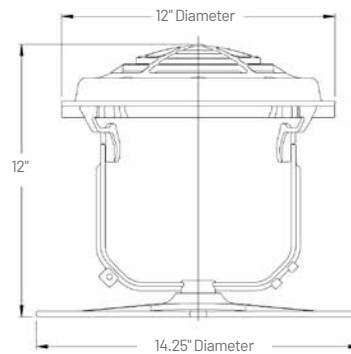

#### Small fixture

For use with IntelliBrite 5g Spa Lights and SpaBrite® Lights listed for fountain use.

### NICHE MOUNT KITS

Large lights—Part No. 560002

Small lights—Part No. 560003

Light and niche sold separately.

Fountain Fixture for large lights  
Part No. 560000  
(Light sold separately)

Fountain Fixture for small lights  
Part No. 560001  
(Light sold separately)