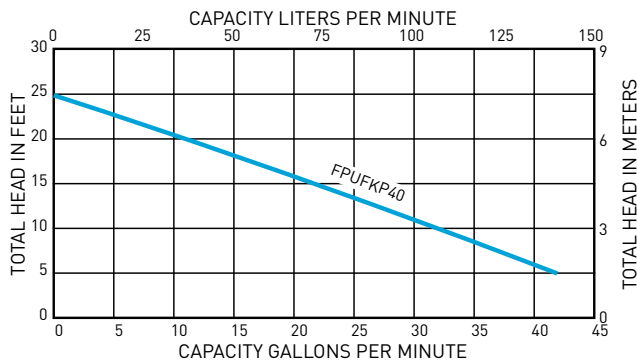

4/10 HP
FLOOD KIT

- Durable corrosion resistant thermoplastic pump (FPOS3000X)
- High performing pump draws water down to 7/16"
- 25' durable cloth hose is easy to attach with corrosion resistant cam locks (MHC25)
- Storage and carrying cage can also be used to filter large debris during dewatering

PERFORMANCE CURVE

PERFORMANCE

Model	HP	Discharge Height Above Pumping Level (GPH)					Max Lift	Discharge	Switch Type	Cord Length	Solids Handling
		0'	5'	10'	15'	20'					
FPUFKP40	4/10	3,000	2,500	1,900	1,320	750	25'	1-1/4"	Manual	15'	1/4"

ORDERING INFORMATION

Model	UPC	Carton (L x W x H)	Pallet Qty	Weight
FPUFKP40	022315382343	15.75" x 11.75" x 12.5"	24	17.2 lbs.