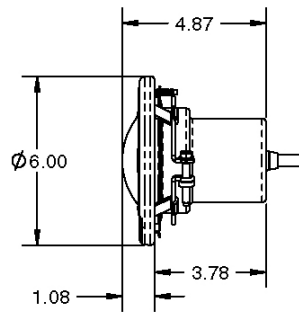

INTELLIBRITE® 5G COLOR LED LIGHTS (CONT'D)

UNDERWATER LED LIGHTS FOR SWIMMING POOLS AND SPAS

Product	Voltage	Wattage	Cord Length (Ft.)	Primary Listings and Certifications	Carton Qty.	Carton Wt. (Lbs.)
INTELLIBRITE 5g COLOR SPA LIGHTS						
640120	120	18W	30	UL, cUL	1	6.5
640121	120	18W	50	UL, cUL	1	8
640122	120	18W	100	UL, cUL	1	12
640123	120	18W	150	UL, cUL	1	16
640124	120	18W	250	UL, cUL	1	25
640130	12	18W	30	UL, cUL	1	5.5
640131	12	18W	50	UL, cUL	1	7
640132	12	18W	100	UL, cUL	1	11
640133	12	18W	150	UL, cUL	1	18

Dimensions and Certifications

IntelliBrite Spa Light Dimensions