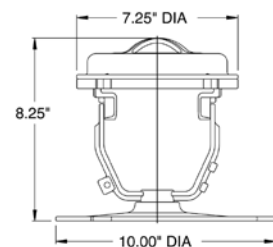

### Dimensions and Certifications

Fountain Rock Guard for Large Niches

Fountain Rock Guard for Small Niches

Fountain Fixture for Large Lights

Fountain Fixture for Small Lights

Note: Underwriters Laboratories has listed Pentair Water Pool and Spa, Inc. lights for use with Pentair Water Pool and Spa, Pentair Pool Products, American Products, Purex, or PacFab niches ONLY. To ensure proper grounding/bonding connections install only Pentair Water Pool and Spa lights in Pentair, Water Pool and Spa, Pentair Pool Products, American Products, Purex or PacFab niches only.