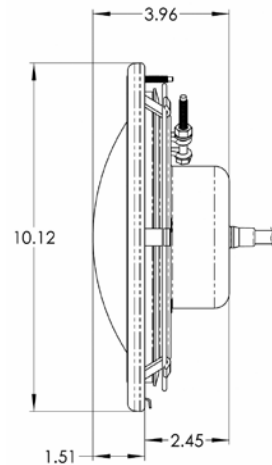

IntelliBrite Pool Light Dimensions

Notice: Underwriters Laboratories has listed Pentair Water Pool and Spa, Inc. lights for use with Pentair Water Pool and Spa, Pentair Pool Products, American Products, Purex, or PacFab niches ONLY. To ensure proper grounding/bonding connections install only Pentair Water Pool and Spa lights in Pentair, Water Pool and Spa, Pentair Pool Products, American Products, Purex or PacFab niches only.

Note: **IntelliBrite Pool Sized Lights** can be utilized to replace: **Sta-Rite:** SunSaver¹, SunBrite¹, SunGlow¹. **American Products:** Amerlite¹. **Purex-Triton:** SunRay¹, Pool Star¹, Hatteras¹. **PacFab:** Spectrum Amerlite¹ (SAM), AmerQuartz¹, and most lights that are 10.12" across. To ensure proper grounding of replacement lights, please see the notice directly above.

CALIFORNIA PROPOSITION 65 WARNING

▲ **WARNING:** Cancer and Reproductive Harm.
▲ **AVERTISSEMENT:** Peut Causer le Cancer et des Dommages au Système Reproducteur.
▲ **ADVERTENCIA:** Cáncer y Daño Reproductivo.

www.p65warnings.ca.gov. PR220714