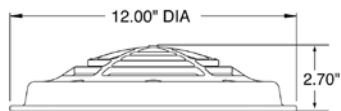

Dimensions and Certifications

Fountain Rock Guard for Large Niches