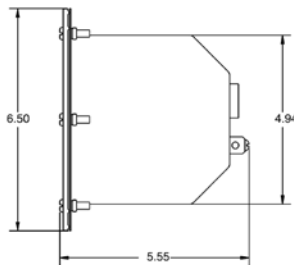

Dimensions and Certifications

Notice: Underwriters Laboratories has listed Pentair Water Pool and Spa, Inc. lights for use with Pentair Water Pool and Spa, Pentair Pool Products, American Products, Purex, or PacFab niches ONLY. To ensure proper grounding/bonding connections install only Pentair Water Pool and Spa lights in Pentair, Water Pool and Spa, Pentair Pool Products, American Products, Purex or PacFab niches only.

See page 486 for replacement parts.