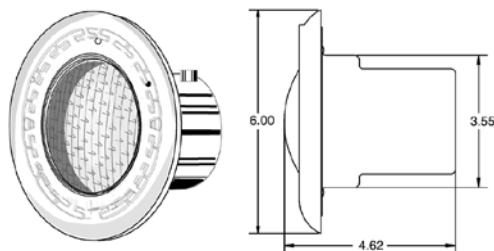

Dimensions and Certifications

All Pentair UL Listed underwater lights are certified for use in fresh water with up to 6,000 ppm salinity.

Note: All 120 volt pool and spa lights must be connected to a branch circuit protected by a ground fault circuit interrupter (GFCI).

Note: All cord lengths over 50 feet on 12 volt lights create resistance that dramatically reduces the light output. This condition exists on all low voltage lights regardless of design or manufacturer.

Notice: Underwriters Laboratories has listed Pentair Water Pool and Spa, Inc. lights for use with Pentair Water Pool and Spa, Pentair Pool Products, American Products, Purex, or PacFab niches ONLY. To ensure proper grounding/bonding connections install only Pentair Water Pool and Spa lights in Pentair, Water Pool and Spa, Pentair Pool Products, American Products, Purex or PacFab niches only.

CALIFORNIA PROPOSITION 65 WARNING

⚠ **WARNING:** Cancer and Reproductive Harm.
⚠ **AVERTISSEMENT:** Peut Causer le Cancer et des Dommages au Système Reproducteur.
⚠ **ADVERTENCIA:** Cáncer y Daño Reproductivo.
www.p65warnings.ca.gov