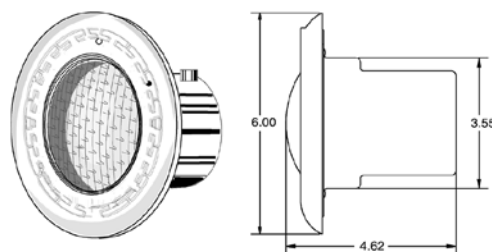

Dimensions and Certifications

CALIFORNIA PROPOSITION 65 WARNING
⚠️ **WARNING:** Cancer and Reproductive Harm.
⚠️ **AVERTISSEMENT:** Peut Causer le Cancer et des Dommages au Système Reproducteur.
⚠️ **ADVERTENCIA:** Cáncer y Daño Reproductivo.
www.p65warnings.ca.gov

See page 483 for replacement parts.