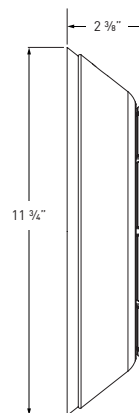

Dimensions and Certifications

Note: All 120 volt pool and spa lights must be connected to a branch circuit protected by a ground fault circuit interrupter (GFCI).

Note: All cord lengths over 50 feet on 12 volt lights create resistance that dramatically reduces the light output. This condition exists on all low voltage lights regardless of design or manufacturer.

See page 482 for replacement parts.