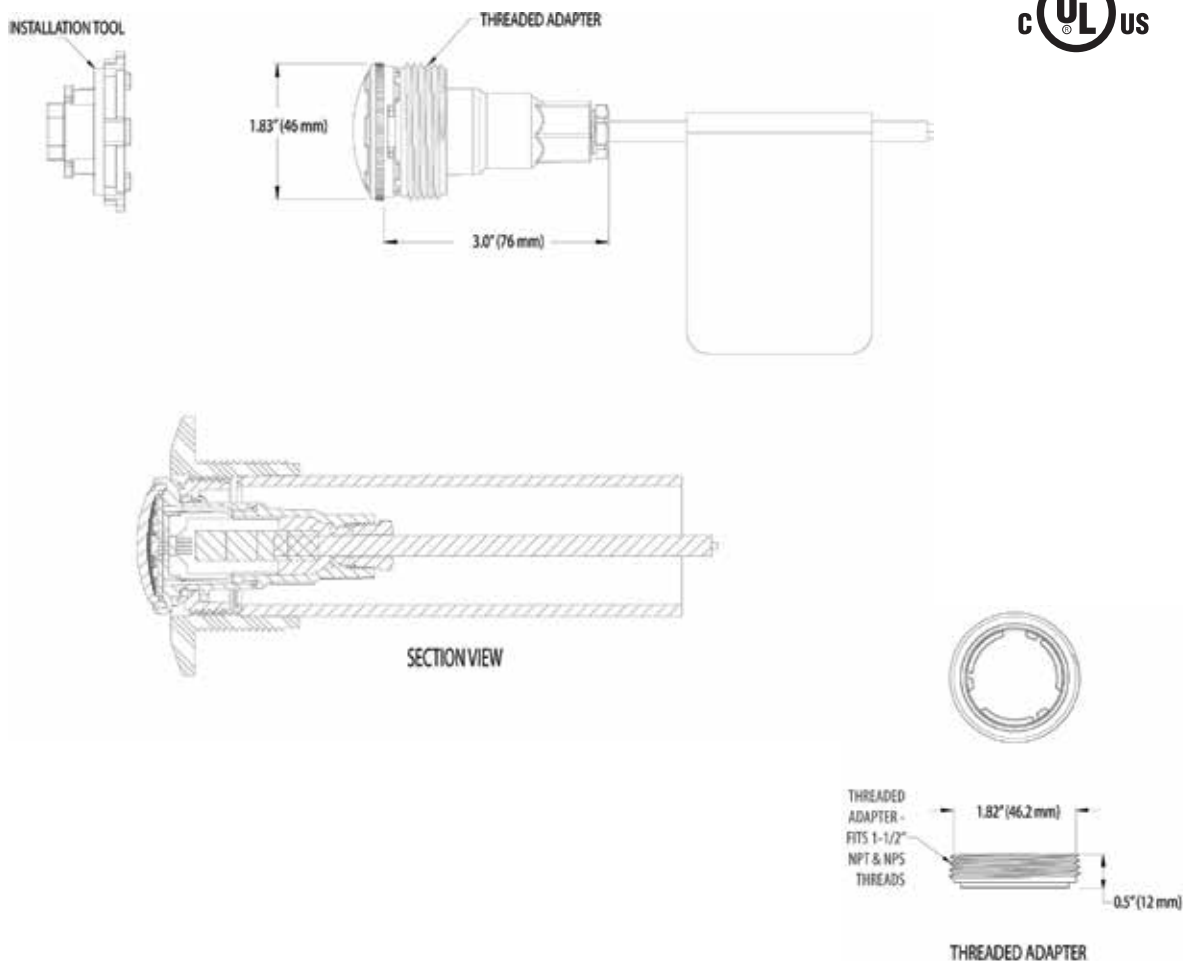

MICROBRITE®

COLOR AND WHITE LED LIGHT

Product	Description	Color	Lights	Cord Length	Voltage
MICROBRITE COMBO KITS WITH 300 WATT TRANSFORMER					
602130	MicroBrite 2 Light Combo Kit	Color LED	Two	100'	12V
602131	MicroBrite 2 Light Combo Kit	White LED	Two	100'	12V
602132	MicroBrite 2 Light Combo Kit	Warm White LED	Two	100'	12V
602133	MicroBrite 4 Light Combo Kit	Color LED	Four	100'	12V
602134	MicroBrite 4 Light Combo Kit	White LED	Four	100'	12V
602135	MicroBrite 4 Light Combo Kit	Warm White LED	Four	100'	12V

Note: A 300W transformer is included in each combo kit. Transformer is 120V input, 12V-14V output.

Product	Description
REPLACEMENT KITS	
620460	MicroBrite Light Adaptor, Replacement
620459	Installation Tool, Replacement. (Hex/Wrench Style)
602158Z	Installation Tool, Replacement (Hand/Grip Style)
620463	Conduit Seal O-Ring, Replacement
618040	Adapter for MicroBrite to GloBrite

Product	Voltage	Wattage
TRANSFORMERS (LANDSCAPE POOL RATED)		
619962	120V Input, 12-14V Output	100W
619963	120V Input, 12-14V Output	300W

Dimensions and Certifications