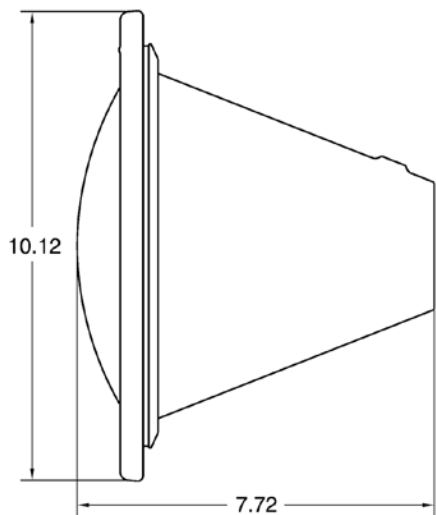

AMERLITE® (CONT'D)

UNDERWATER INCANDESCENT LIGHTS WITH S/S FACE RINGS

Product	Voltage	Wattage	Cord Length (Ft.)	Carton Qty.	Carton Wt. (Lbs.)
AMERLITE WITH STAINLESS STEEL FACE RING – 300 WATT, 12 VOLT					
78438100	12	300	50	1	17
78435100	12	300	100	1	20
STAINLESS STEEL AMERLITE WITH MEDIUM BLUE LENS – 500 WATT, 120 VOLT					
78958500	120	500	100	1	15
LENS, COVERS, AND FACE RINGS FOR AMERLITE					
79100100	Clear Lens, tempered			1	1
79100200	Medium Blue Lens, tempered			1	1/2
78900100	Plastic Snap-on Color Lens Kit (Blue, Green, Red)			1	1
79110600	Stainless Steel Face Ring			1	1/2
79213100	Plastic Snap-on face ring (White), Qty. 24			24	2
79212165	Plastic Snap-on face ring (Gray) Qty. 1			1	1/2
79212111	Plastic Snap-on face ring (Black) Qty. 1			1	1/2

Dimensions and Certifications

Note: All 120 volt pool and spa lights must be connected to a branch circuit protected by a ground fault circuit interrupter (GFCI).

Note: All cord lengths over 50 feet on 12 volt lights create resistance that dramatically reduces the light output. This condition exists on all low voltage lights regardless of design or manufacturer.

Notice: Underwriters Laboratories has listed Pentair Water Pool and Spa, Inc. lights for use with Pentair Water Pool and Spa, Pentair Pool Products, American Products, Purex, or PacFab niches ONLY. To ensure proper grounding/bonding connections install only Pentair Water Pool and Spa lights in Pentair, Water Pool and Spa, Pentair Pool Products, American Products, Purex or PacFab niches only.

Note: **Amerlite** Incandescent Lights can be utilized to replace: **Sta-Rite:** SunSaver, SunGlow. **Purex-Triton:** Hatteras. **PacFab:** AmerQuartz, Spectrum Amerlite (SAM). To ensure proper grounding of replacement lights, please see the notice directly above.

CALIFORNIA PROPOSITION 65 WARNING

⚠️ **WARNING:** Cancer and Reproductive Harm.
⚠️ **AVERTISSEMENT:** Peut Causer le Cancer et des Dommages au Système Reproducteur.
⚠️ **ADVERTENCIA:** Cáncer y Daño Reproductivo.

www.p65warnings.ca.gov. PB 20151A

See page 482 for replacement parts.