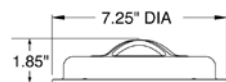

Fountain Rock Guard for Small Niches