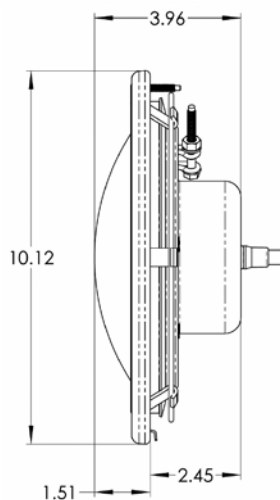

IntelliBrite White Pool Light Dimensions

CALIFORNIA PROPOSITION 65 WARNING

⚠ **WARNING:** Cancer and Reproductive Harm.
⚠ **AVERTISSEMENT:** Peut Causer le Cancer et des Dommages au Système Reproducteur.
⚠ **ADVERTENCIA:** Cáncer y Daño Reproductivo.

www.p65warnings.ca.gov
PN 201744