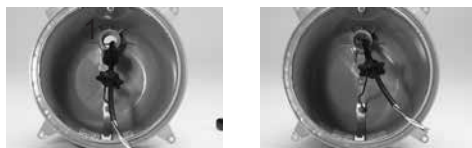

Dimensions and Certifications

Innovative cord seal grommet accessory
(p/n 670044)

Notice: Underwriters Laboratories has listed Pentair Water Pool and Spa, Inc. lights for use with Pentair Water Pool and Spa, Pentair Pool Products, American Products, Purex, or PacFab niches ONLY. To ensure proper grounding/bonding connections install only Pentair Water Pool and Spa lights in Pentair, Water Pool and Spa, Pentair Pool Products, American Products, Purex or PacFab niches only.

¹ Plastic niches are only listed for use with 12V lights in Canada.

¹ Cord seal grommet not available for Quick Niche.