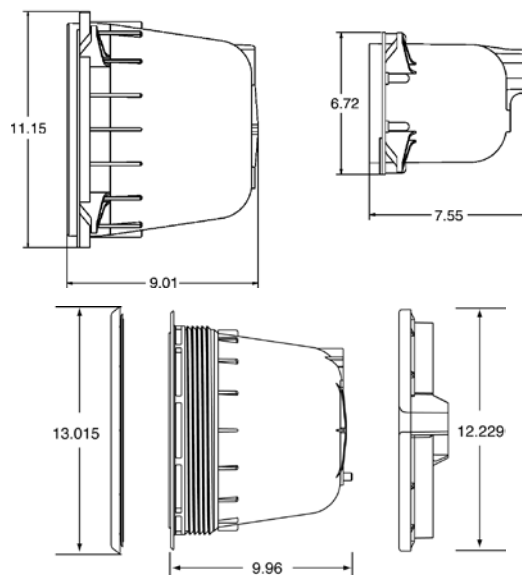

See page 487-488 for replacement parts.

CALIFORNIA PROPOSITION 65 WARNING

⚠ **WARNING:** Cancer and Reproductive Harm.
⚠ **AVERTISSEMENT:** Peut Causer le Cancer et des Dommages au Système Reproducteur.
⚠ **ADVERTENCIA:** Cáncer y Daño Reproductivo.

www.p65warnings.ca.gov. P#20174