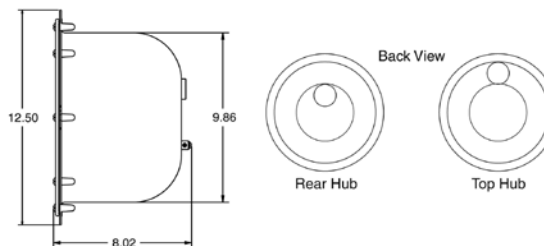

See page 485 for replacement parts.