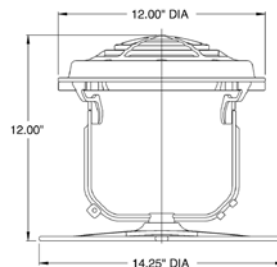

### Dimensions and Certifications

Fountain Rock Guard for Large Niches

Fountain Rock Guard for Small Niches

Fountain Fixture for Large Lights

Fountain Fixture for Small Lights

Note: Underwriters Laboratories has listed Pentair Water Pool and Spa, Inc. lights for use with Pentair Water Pool and Spa, Pentair Pool Products, American Products, Purex, or PacFab niches ONLY. To ensure proper grounding/bonding connections install only Pentair Water Pool and Spa lights in Pentair, Water Pool and Spa, Pentair Pool Products, American Products, Purex or PacFab niches only.