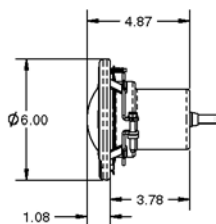

INTELLIBRITE® 5G WHITE LED LIGHTS (CONT'D)

UNDERWATER LED LIGHTS FOR SWIMMING POOLS AND SPAS

Ordering Information for Spa Lights

Product	Voltage	Wattage	Cord Length (Ft.)	Incandescent Equivalency	Primary Listing and Certifications	Carton Qty.	Carton Wt. (Lbs.)
INTELLIBRITE 5g WHITE SPA LIGHTS - 120 VOLT							
640140	120V	18W	30	100W	UL, cUL	1	6.5
640141	120V	18W	50	100W	UL, cUL	1	8
640142	120V	18W	100	100W	UL, cUL	1	12
640143	120V	18W	150	100W	UL, cUL	1	16
640144	120V	18W	250	100W	UL, cUL	1	25
INTELLIBRITE 5g WHITE SPA LIGHTS - 12 VOLT							
640150	12V	18W	30	100W	UL, cUL	1	5.5
640151	12V	18W	50	100W	UL, cUL	1	7
640152	12V	18W	100	100W	UL, cUL	1	11
640153	12V	18W	150	100W	UL, cUL	1	18

Warning: The IntelliBrite White LED light cannot be used with a dimmer circuit. Using a dimmer switch will result in permanent damage to the light.

Dimensions and Certifications

IntelliBrite White Spa Light Dimensions

Note: All 120 volt pool and spa lights must be connected to a branch circuit protected by a ground fault circuit interrupter (GFCI).

¹**Notice:** Underwriters Laboratories has listed Pentair Water Pool and Spa, Inc. lights for use with Pentair Water Pool and Spa, Pentair Pool Products, American Products, Purex, or PacFab niches ONLY. To ensure proper grounding/bonding connections install only Pentair Water Pool and Spa lights in Pentair, Water Pool and Spa, Pentair Pool Products, American Products, Purex or PacFab niches only.

Note: **IntelliBrite Pool Sized Lights** can be utilized to replace: **Sta-Rite:** SunSaver¹, SunBrite¹, SunGlow¹. **American Products:** Amerlite¹. **Purex-Triton:** SunRay¹, Pool Star¹, Hatteras¹. **PacFab:** Spectrum Amerlite¹ (SAM), AmerQuartz¹, and most lights that are 10.12" across. To ensure proper grounding of replacement lights, please see the notice directly above.

IntelliBrite Spa Sized Light can be utilized to replace: **Sta-Rite:** SunBurst¹. **American Products:** Hi-Lite¹, Aqua-Light¹, Spa Brite¹. **Purex-Triton:** SunRise¹. **PacFab:** Spectrum Aqualight¹ (SAL). To ensure proper grounding of replacement lights, please see the notice directly above.