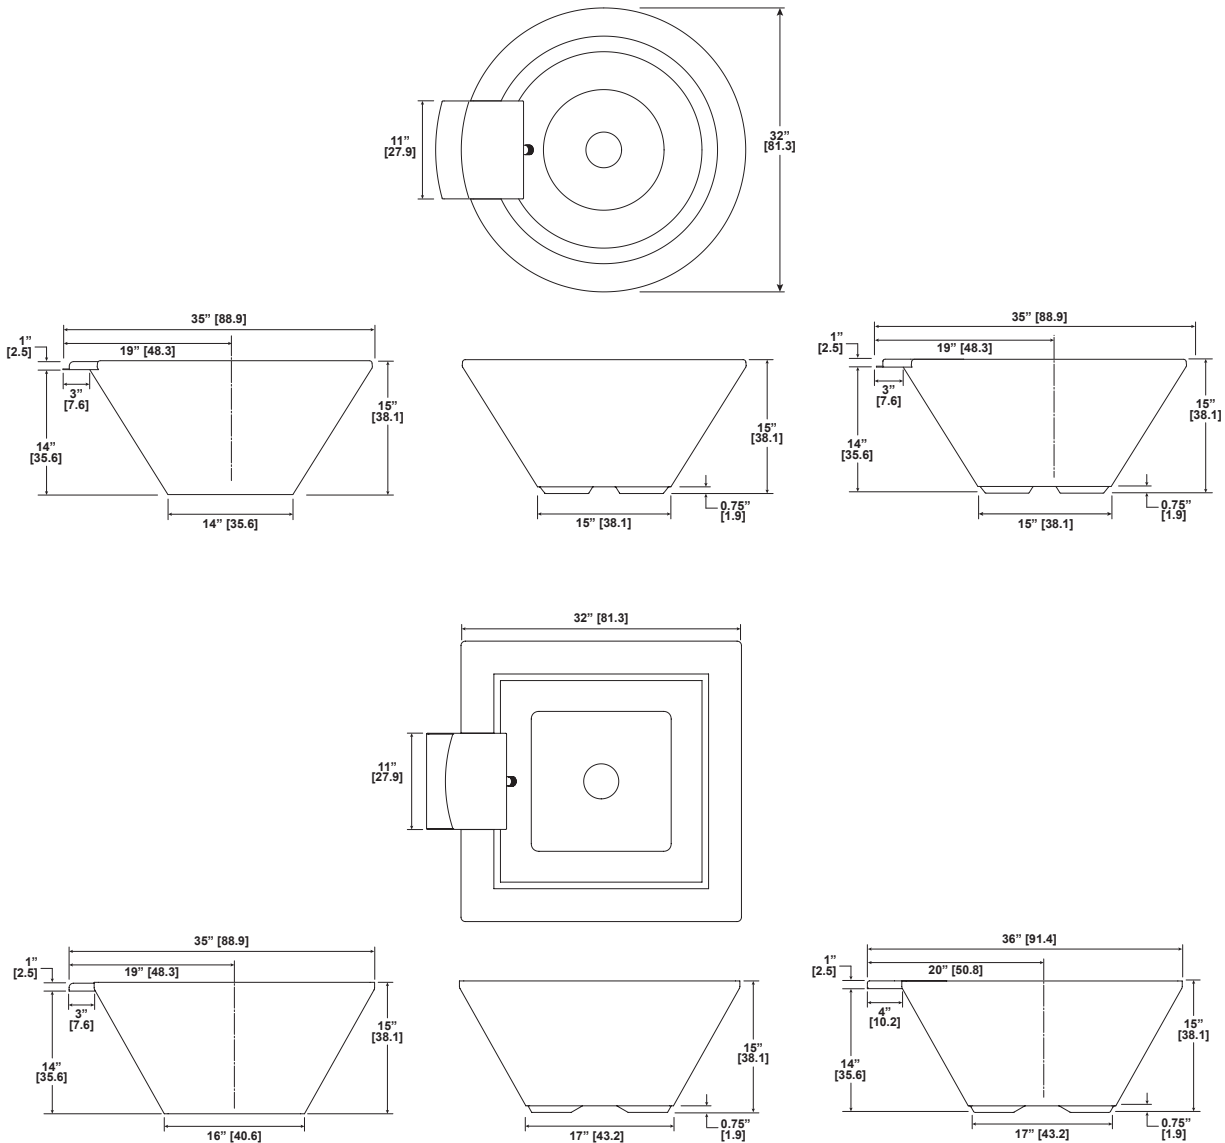

Dimensions and Performance

MAGICSTREAM® LAMINAR

MagicStream Laminar

TRADEGRADE

Featured Highlights

- Microprocessor-controlled LED light source has the ability to synchronize with the IntelliBrite® 5g LED Pool Lighting for dynamic and synchronized colored light shows
- Provides 5 brilliant fixed colors, 7 dazzling light shows
- Nighttime lighting effects include the ability to hold on a steady color or scroll through a range of available colors.
- Installation is made flush to your deck or other surface; no unsightly or unsafe edges
- Laminar deck lids are available in tan, black, and gray
- The technical principal behind MagicStream Laminars is to remove all turbulence and air bubbles from the water before projecting it through a finely-machined nozzle. The laminar water flow is very non-turbulent, so it keeps its surface tension and flows through the air in a smooth, clean, unbroken stream, instead of spraying apart into droplets.
- Low voltage operation of 12 VAC/16W
- Low flow requirements allow for multiple units per pool
- The perfect complement to IntelliBrite 5g LED Pool Lighting for dynamic and synchronized colored light shows