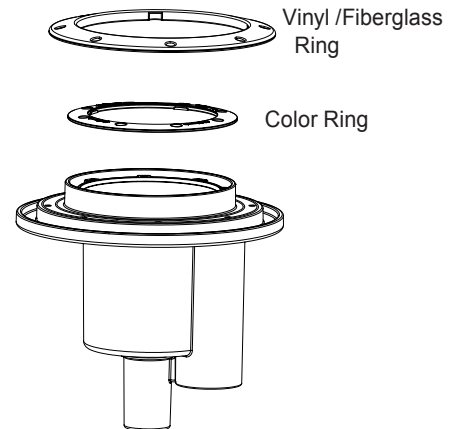

All Pentair UL Listed underwater lights are certified for use in fresh water with up to 6,000 ppm salinity.

See page 587 for replacement parts.