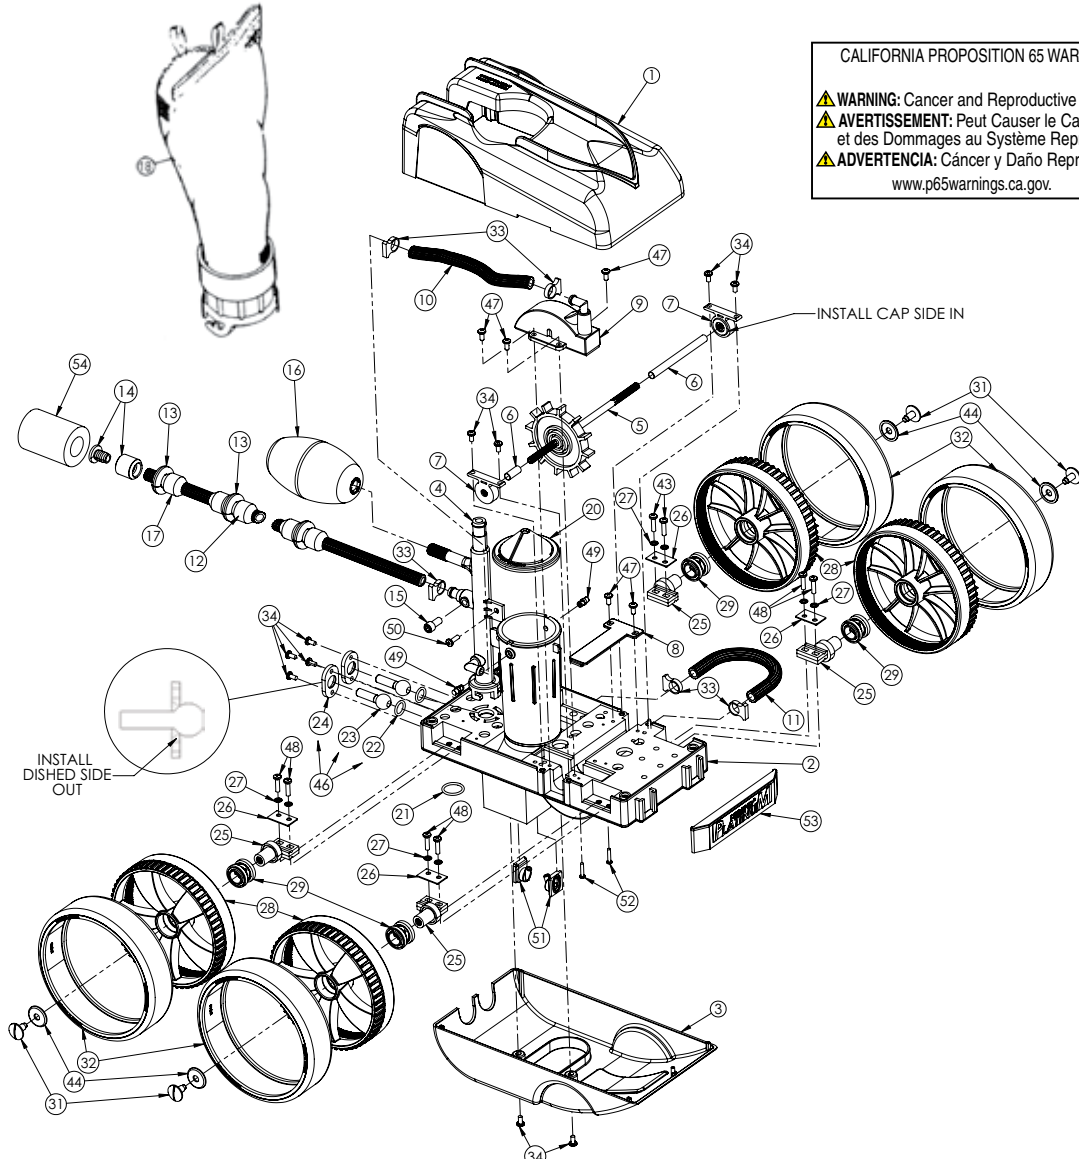

KREEPY KRAULY® PLATINUM™

CLEANER REPLACEMENT PARTS - 2012 MODEL

KREEPY KRAULY® PLATINUM™ (CONT'D)

CLEANER REPLACEMENT PARTS - 2012 MODEL

Item	Part No.	Qty.	Description	US List	Can. List
PLATINUM REPLACEMENT PARTS					
1	LLU5PM	1	Top Cover - Gray	184.23	221.37
2	LLU145N	1	Main Frame - White	2032.72	2442.52
2	LLU145NG	1	Main Frame - Gray	CALL	CALL
3	EU10N	1	Bottom Cover - White	103.59	124.47
3	LLU10NG	1	Bottom Cover - Gray	103.59	124.47
4	LLU6	1	Feed Mast with O-Ring - White	72.37	86.96
4	LLU6G	1	Feed Mast with O-Ring - Gray	87.96	105.69
5	EC86	1	Turbine Drive Shaft - Complete	56.52	67.91
6	EC83	1	Turbine Spacers	4.07	4.89
7	EC80	2	Turbine Bearings - Gray	55.31	66.46
8	EA40	1	Turbine Shaft Shield - White	12.45	14.96
8	LLA40G	1	Turbine Shaft - Gray	CALL	CALL
9	EC110	1	Turbine Shaft w/ Elbow - White	20.64	24.80
9	LLC110PM	1	Turbine Cover w/ Elbow - Gray	CALL	CALL
10	EX120	1	Turbine Cover Hose - 9 in. White	CALL	CALL
10	LLX120	1	Turbine Cover Hose - 9 in. - Gray	CALL	CALL
11	EC120	1	Venturi Jet - 7/3/4 in. - White	2.94	3.53
11	LLC120G	1	Venturi Jet - 7/3/4 in. - White	4.07	4.89
12	EB5L	1	Sweep Hose Complete - White	55.06	66.16
12	LLB5G	1	Sweep Hose Complete - Gray	81.26	97.64
13	EB10G	5	Sweep Hose - Wear Ring	19.42	23.34
14	EB25	1	Sweep Hose -Jet w/ Collar - White	5.83	7.01
14	LLB25PM	1	Sweep Hose - Jet w/ Collar - Gray	12.06	14.49
15	EB20	1	Sweep Hose Adj. Screw - White	4.72	5.67
15	LLB20G	1	Sweep Hose Adj. Screw - Gray	CALL	CALL
16	EA20	1	Ballast Float - White	CALL	CALL
16	LLA20G	1	Ballast Float - Gray	13.36	16.05
17	EH07	4	Sweep Hose - Hose Sleeve - White	7.57	9.10
17	LLH07PM	4	Sweep Hose - Hose Sleeve - Gray	10.26	12.33
18	EU15	1	Coarse Mesh Bag - Blue/White Collar	78.25	94.03
18	EU15G	1	Coarse Mesh Bag - Blue/Gray Collar	79.57	95.61
18	EU16	1	Fine Mesh Bag - Velcro Brand Fastner	61.42	73.80
18	EU16G	1	Fine Mesh Bag - Velcro Brand Fastner - Gray	69.89	83.98
19	360002	1	Fine Mesh Bag - White Collar	79.39	95.40
19	360009	1	Fine Mesh Bag - Gray Collar	79.40	95.41
20	EU9	1	Debris Valve	5.73	6.89
21	EU7	2	O-Ring for Feed Mast	2.48	2.98
22	E18	2	O-Ring for Thrust Jet	4.26	5.12
23	360027	2	Thrust Jets - White	CALL	CALL
23	360028	2	Thrust Jets - Gray	CALL	CALL
24	EC135	2	Thrust Jet Plates - White	8.31	9.99
24	LLC135G	2	Thrust Jet Plates - Gray	17.57	21.11
25	EC65	4	Axle - Large Wheels	7.78	9.35
26	EC70	8	Axle Plate	3.15	3.79
27	EC45	4	Axle - Lock Washer	5.05	6.07
28	370406Z	4	Wheel w/out Bearings - Gray	63.04	75.75
29	EC60	2	Wheel Bearings Only - White	30.55	36.71
30	E10	1	Back-Up Valve - White	151.20	181.68
30 *	LL10PM	1	Back-Up Valve - Gray	155.54	186.90
31	MC55G	5	Wheel Screw - Gray	CALL	CALL
32	370405Z	1	Wheel - Rubber Tire - Black	40.31	48.44
33	EB15	5	Hose Clamp	4.35	5.23