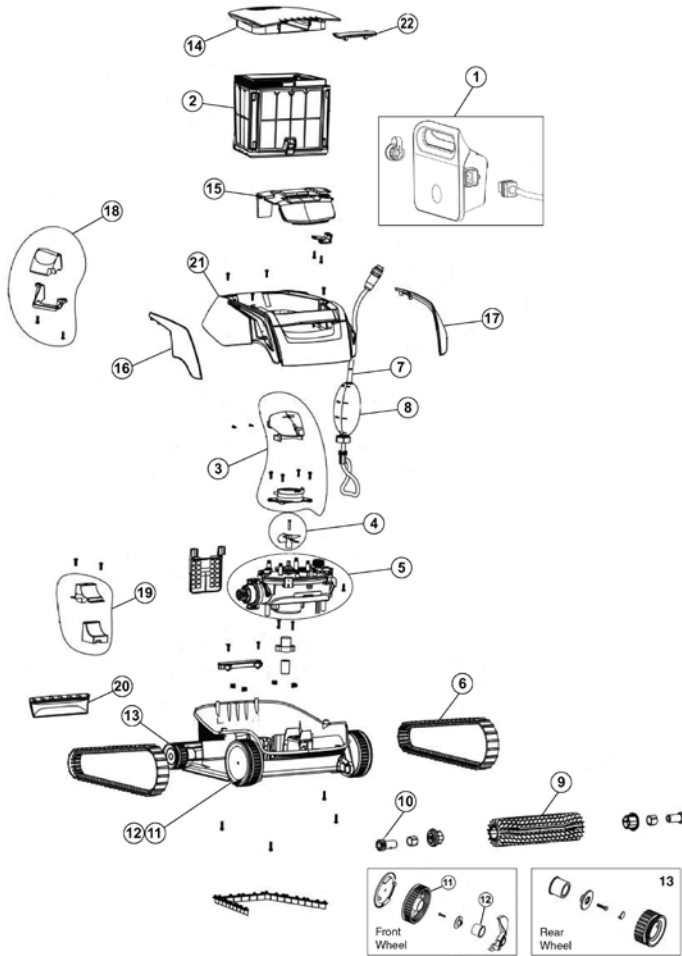

PENTAIR PROWLER® 910 / WARRIOR SL

CLEANER REPLACEMENT PARTS

Item	Part No.	Description	US List	Can. List
PROWLER 910/WARRIOR SL				
1	360337	Power Supply	690.14	829.27
2	360496	Filter Assembly	208.50	250.53
3	360339	Impeller Cover	18.44	22.16
4	360340	Impeller	22.10	26.56
5	360341	Motor Unit	826.16	992.71
6	360342	Track	51.48	61.86
7	360343	Communication Cable	134.23	161.29
8	360344	Cable Float	25.70	30.88
9	360345	Active Brush	20.97	25.20
10	360346	Brush Mounting	14.68	17.64
11	360381	Front Wheel	7.34	8.82
12	360388	Front Wheel Bushing	18.36	22.06
13	360348	Rear Wheel Assembly	28.16	33.84
14	360349	Filter Cover, Prowler 910	73.58	88.41
14	360521	Filter Cover, Warrior SL	88.17	105.95
15	360350	Intermediate Cove	11.01	13.23
16	360351	Side Cover, Right	11.01	13.23
17	360352	Side Cover, Left	11.01	13.23
18	360354	Internal Top Float and Housing	7.34	8.82
19	360355	Internal Bottom Float and Housing	7.34	8.82
20	360356	Float Rubber Cover	11.01	13.23
21	360358	External Housing, Prowler 910	58.89	70.76
21	360498	External Housing, Warrior SL	94.76	113.86
22	360359	Latch	21.73	26.11
NOT SHOWN				
	360039	Prowler Tester Power Supply	90.65	108.93
	360518	Prowler 900s Dealer Service Pack	CALL	CALL

CALIFORNIA PROPOSITION 65 WARNING

⚠️ **WARNING:** Cancer and Reproductive Harm.
⚠️ **AVERTISSEMENT:** Peut Causer le Cancer et des Dommages au Système Reproducteur.
⚠️ **ADVERTENCIA:** Cáncer y Daño Reproductivo.

www.p65warnings.ca.gov
PR2017A