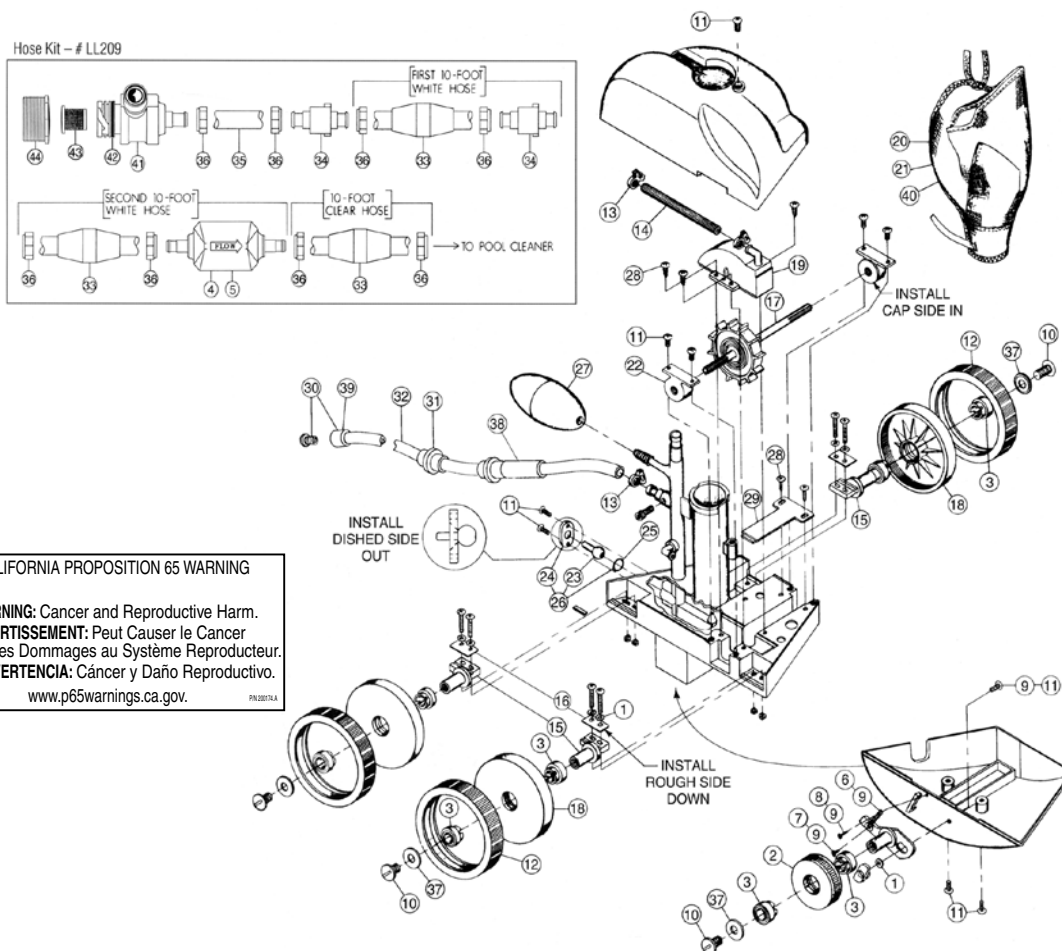

PENTAIR REPLACEMENT PARTS FOR POLARIS® POOL CLEANERS

CALIFORNIA PROPOSITION 65 WARNING
⚠️ **WARNING:** Cancer and Reproductive Harm.
⚠️ **AVERTISSEMENT:** Peut Causer le Cancer et des Dommages au Système Reproducteur.
⚠️ **ADVERTENCIA:** Cáncer y Daño Reproductivo.
www.p65warnings.ca.gov

Item	Pentair Part No.	Polaris Part No.	Qty.	Description	US List	Can. List
REPLACEMENT PARTS FOR POLARIS						
1	EC45	C45	5	Lock Washer for LC36	5.05	6.07
2	EC16	C16		Small Wheel - Swing Axle	14.39	17.29
3	EC60	C60	2	Ball Bearing	30.55	36.71
4	E10	G52		Back-up Valve	151.20	181.68
5	EG15	N/A		Gear Assembly - B/U Valve	129.10	155.13
6	EC25	C25	2	Spring for LC36	4.26	5.12
7	EC30	C30	5	Screw for EC25 to Axle	3.44	4.13
8	EC32	C32	5	Screw for EC25 to Body	3.44	4.13
9	EC36H	N/A		Hardware Kit For LC36	CALL	CALL
10	EC55	C55	5	Wheel Screw	15.47	18.59
11	EC40	C40	10	Screw for A5/A10/C36/C80/C130	4.69	5.64
12	EC10	C10		Tire for LC6	26.44	31.77
13	EB15	B15	2	Clamp for Sweep Hose	4.35	5.23
14	EC120	C120		Hose for EC110, 7-3/4 in. Length	2.94	3.53

Item	Pentair Part No.	Polaris Part No.	Qty.	Description	US List	Can. List
15	EC65	C65		Axle - Large (Rear)	7.78	9.35
16	EC70	C70		Axle Plate	3.15	3.79
17	EC86	C86		Drive Shaft - Assembled	56.52	67.91
18	LC6	C6		Wheel - Large	23.87	28.68
19	EC110	C110		Turbine Cover w/ Elbow	20.64	24.80
20	LA16	A16		Sand/Silt Bag	50.22	60.34
21	LA15	A15		Leaf Bag	78.25	94.03
22	EC80	C80	2	Ball Bearings - Turbine	55.31	66.46
23	EC130	N/A	2	Thrust Jet	19.53	23.47
24	EC135	N/A	2	Jet Plate	8.31	9.99
25	E18	N/A	2	O-Ring for EC130	4.26	5.12
26	EC131	C131		Thrust Jet Repair Kit	10.10	12.14
27	EA20	A20		Ballast Float (White)	9.20	11.05
28	EA30	A30	5	Screw for EA40	3.44	4.13
29	EA40	A40		Turbine Shaft Shield	12.45	14.96
30	EB25	B25		Sweep Hose Jet with Collar	5.83	7.01