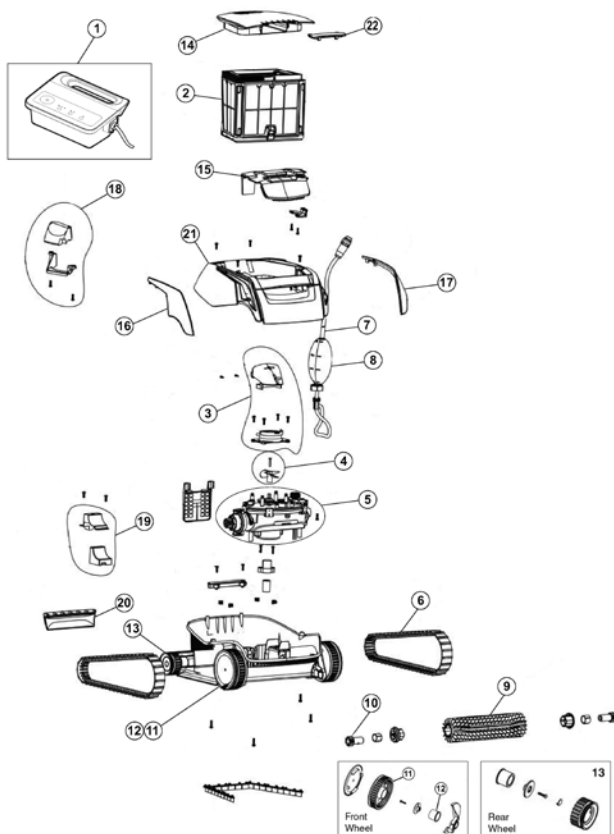

PENTAIR PROWLER® 917

CLEANER REPLACEMENT PARTS

Item	Part No.	Description	US List	Can. List
PROWLER 917				
1	360400	Power Supply	713.34	857.15
2	360527	Filter Basket Assembly	344.13	413.51
3	360339	Impeller Cover	18.44	22.16
4	360340	Impeller	22.10	26.56
5	360522	Motor Unit	1267.80	1523.39
6	360342	Track	51.48	61.86
7	360523	Communication Cable	344.13	413.51
8	360344	Cable Float	25.70	30.88
9	360345	Active Brush	20.97	25.20
10	360346	Brush Mounting	14.68	17.64
11	360347	Front Wheel	29.61	35.58
12	360388	Front Wheel Bushing	18.36	22.06
13	360348	Rear Wheel Assembly	28.16	33.84
14	360349	Filter Cover	73.58	88.41
15	360350	Intermediate Cover	11.01	13.23
16	360351	Side Cover, Right	11.01	13.23
17	360352	Side Cover, Left	11.01	13.23
18	360354	Internal Top Float and Housing	7.34	8.82
19	360355	Internal Bottom Float and Housing	7.34	8.82
20	360356	Front Rubber Cover	11.01	13.23
21	360524	External Housing	72.45	87.06
22	360359	Latch	21.73	26.11
NOT SHOWN				
*	360528	Pleated Filter Screen (Qty. 2)	141.25	169.73
	360039	Prowler Tester Power Supply	90.65	108.93
	360518	Prowler 900s Dealer Service Pack	CALL	CALL

CALIFORNIA PROPOSITION 65 WARNING

⚠ **WARNING:** Cancer and Reproductive Harm.
⚠ **AVERTISSEMENT:** Peut Causer le Cancer et des Dommages au Système Reproducteur.
⚠ **ADVERTENCIA:** Cáncer y Daño Reproductivo.

www.p65warnings.ca.gov

PK2017A