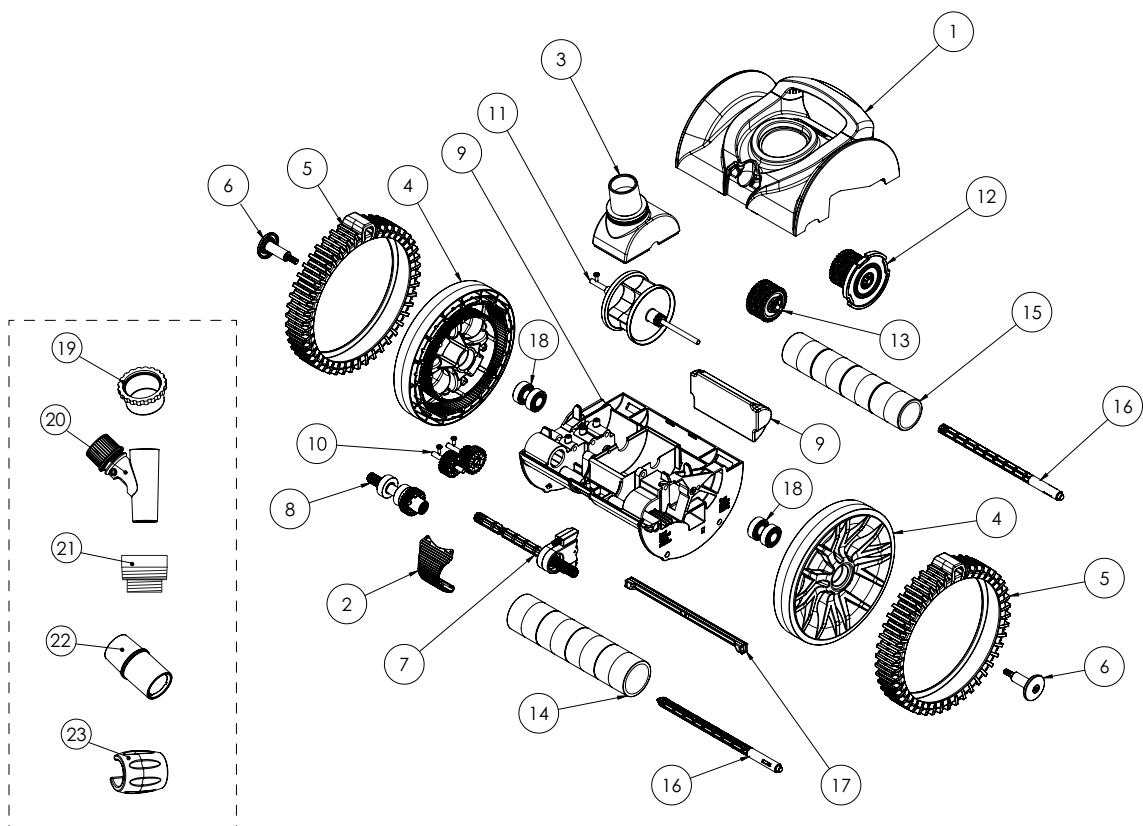

PENTAIR REBEL® CLEANER REPLACEMENT PARTS

Item	Part No.	Qty.	Description	US List	Can. List
PENTAIR REBEL REPLACEMENT PARTS					
1	360477	1	Top Cover Kit	87.10	104.66
2	360284	1	Buckle Kit	11.58	13.91
3	360453	1	Swivel Kit	40.57	48.75
4	360480	1	Wheel Kit	75.78	91.06
5	360482	1	Tire Kit	102.25	122.86
6	360483	1	Wheel Hub Kit	30.45	36.59
7	360289	1	Left Drive Kit	53.05	63.74
8	360290	1	Right Drive Kit	60.66	72.89
9	360485	1	Chassis Kit	109.94	132.10
10	360292	1	Drive Gear Kit	17.16	20.62
11	360293	1	Turbine Kit	44.56	53.54
12	360294	1	Cam Kit	22.86	27.47
13	360295	1	Cam Gear Kit	22.86	27.47
14	360296	1	Front Roller Kit	53.05	63.74
15	360297	1	Rear Roller Kit	45.62	54.82
16	360487	1	Roller Bar Kit	38.04	45.71
17	360299	1	Wear Bar Kit	CALL	CALL
18	360492	1	Bearing Kit	39.80	47.82
19	41200-0211	1	Valve Cap	CALL	CALL

Item	Part No.	Qty.	Description	US List	Can. List
20	412-0213	1	Regulator Valve	CALL	CALL
21	K12079	1	Threaded Compression Adaptor	15.69	18.85
22	41200-0212	1	Flow Gauge	41.24	49.55
23	360300	1	Hose Float	CALL	CALL
NOT SHOWN					
	GW9530	1	Vacuum Line Door	78.26	94.04
	41201-0236	2	Eyeball Diverter	0.67	0.81
	K12465	1	Hose Protector	11.79	14.17
	K01213	1	Hose Set	339.92	408.45
	360488	1	Leader Hose Replacement	64.42	77.41
	360490		Large Hump Tire	108.01	129.78
	360491		Long Run Cam	CALL	CALL
	360517		Rebel Cleaner Tune-Up Kit (includes items 4, 5, 6, 7 8 & 18)	211.62	254.28