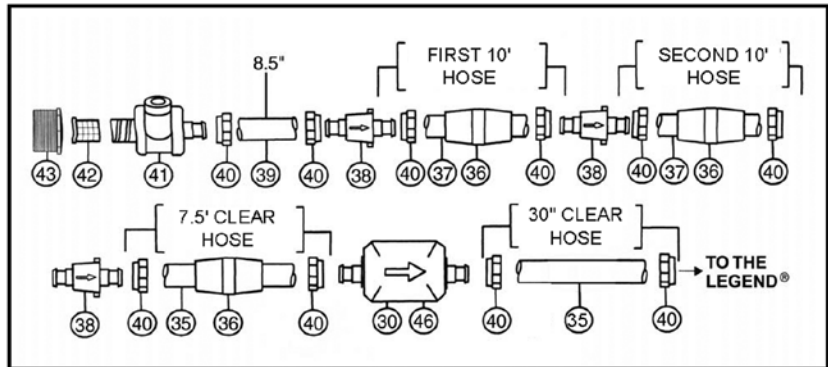

KREEPY KRAULY® LEGEND®

LL505G AND LL505GG CLEANER REPLACEMENT PARTS

CALIFORNIA PROPOSITION 65 WARNING

⚠ **WARNING:** Cancer and Reproductive Harm.
⚠ **AVERTISSEMENT:** Peut Causer le Cancer et des Dommages au Système Reproducteur.
⚠ **ADVERTENCIA:** Cáncer y Daño Reproductivo.
www.p65warnings.ca.gov