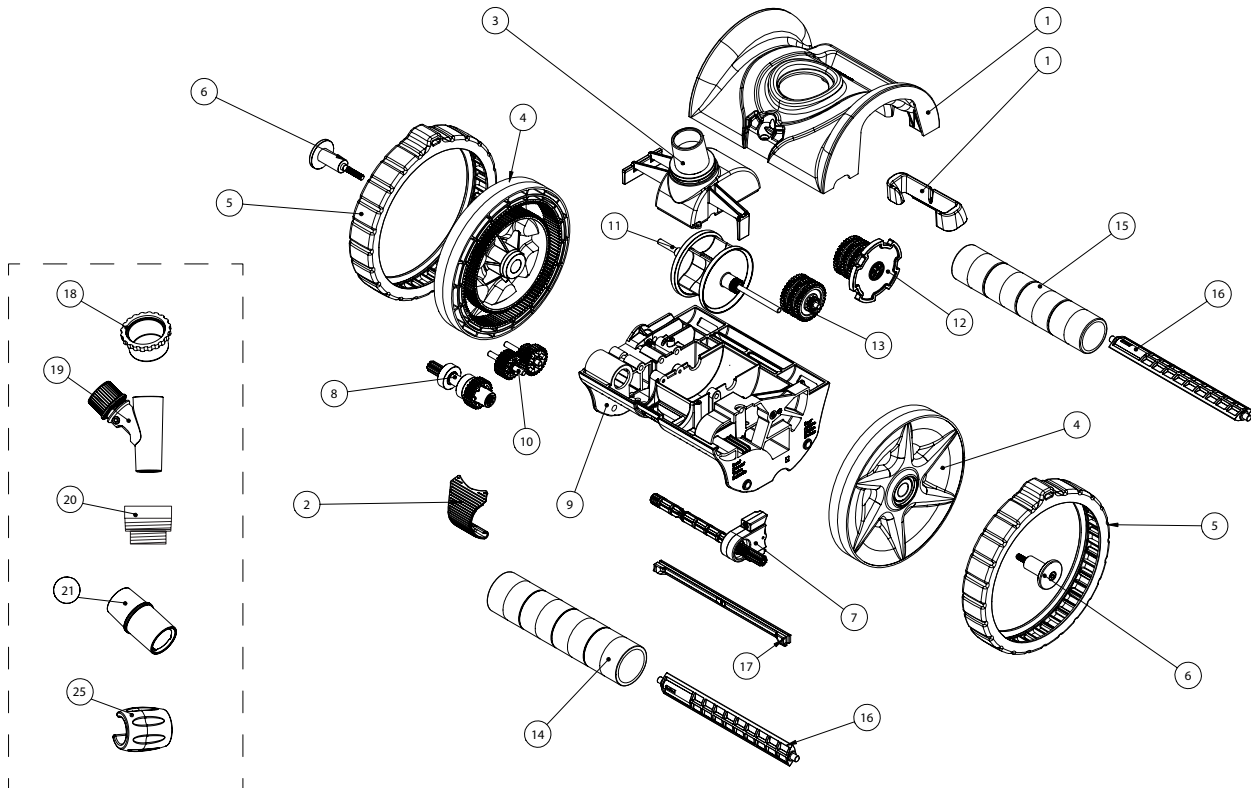

KREEPY KRAULY® WARRIOR® 2018 AND EARLIER MODELS

CLEANER REPLACEMENT PARTS

Item	Part No.	Qty.	Description	US List	Can. List
KREEPY KRAULY WARRIOR REPLACEMENT PARTS					
1	360304	1	Top Cover Kit	88.16	105.93
2	360305	1	Buckle Kit	19.30	23.19
3	360285	1	Swivel Kit	CALL	CALL
4	360306	1	Wheel Kit	38.11	45.79
5	360287	1	Tire Kit	102.27	122.89
6	360288	1	Wheel Hub Kit	30.45	36.59
7	360289	1	Left Drive Kit	53.05	63.74
8	360290	1	Right Drive Kit	60.66	72.89
9	360291	1	Bottom Cover Kit	207.85	249.75
10	360292	1	Drive Gear Kit	17.16	20.62
11	360293	1	Turbine Kit	44.56	53.54
12	360294	1	Cam Kit	22.86	27.47
13	360295	1	Cam Gear Kit	22.86	27.47
14	360296	1	Front Roller Kit	53.05	63.74
15	360297	1	Rear Roller Kit	45.62	54.82
16	360298	1	Roller Bar Kit	38.05	45.72
17	360299	1	Wear Bar Kit	CALL	CALL

Item	Part No.	Qty.	Description	US List	Can. List
18	41200-0213	1	Regulator Valve Kit	81.26	97.64
20	K12079	1	Threaded Compression Adaptor	15.69	18.85
21	41200-0212	1	Flow Gauge	41.24	49.55
25	360317	1	Hose Float	38.73	46.54
NOT SHOWN					
22	GW9530	1	Vacuum Line Door	78.26	94.04
23	41201-0236	2	Eyeball Diverter	0.67	0.81
24	K12465	1	Hose Protector	11.79	14.17
26	360309	1	Hose Set	332.79	399.88
27	360308	1	Leader Hose	CALL	CALL
	360326		Large Hump Tire	108.00	129.77
	360327		Long Run Cam	37.97	45.62
	360534		Warrior Tune-Up Kit (Includes items 4, 5, 6, 7, & 8)	211.62	254.28

CALIFORNIA PROPOSITION 65 WARNING
⚠️ WARNING: Cancer and Reproductive Harm.
⚠️ AVERTISSEMENT: Peut Causer le Cancer et des Dommages au Système Reproducteur.
⚠️ ADVERTENCIA: Cáncer y Daño Reproductivo.
www.p65warnings.ca.gov