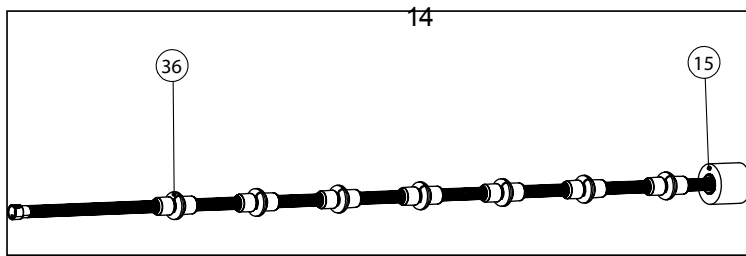

PENTAIR RACER® LS PRESSURE SIDE CLEANER

CLEANER REPLACEMENT PARTS

360241