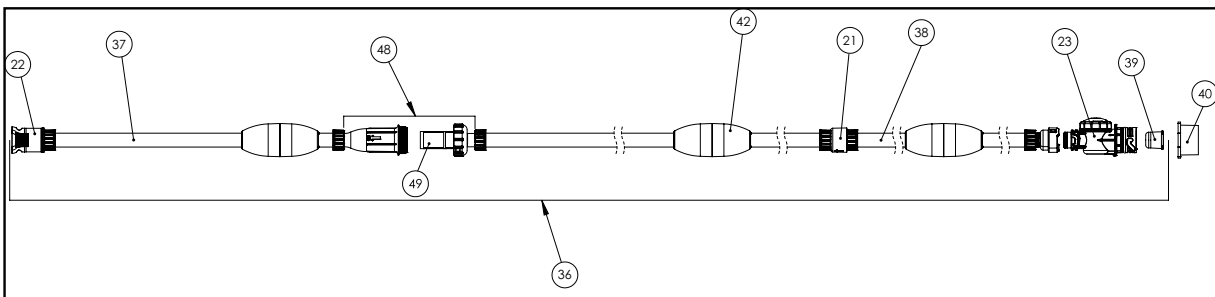

PENTAIR RACER® PRESSURE SIDE CLEANER

CLEANER REPLACEMENT PARTS

PENTAIR RACER® PRESSURE SIDE CLEANER (CONT'D)

CLEANER REPLACEMENT PARTS

Item	Part No.	Description	US List	Can. List
RACER REPLACEMENT PARTS				
1	360229	Top Front Cover Kit	60.00	72.10
2	360230	Rear Cover Kit	86.94	104.47
3	360231	Bottom Cover Kit	29.98	36.02
4	360391	Chassis Kit w/Tie Bar	89.74	107.83
5	360233	Front Grill Kit	25.90	31.12
6	360234	Side Covers Kit	34.75	41.76
7	360235	Large Wheel Kit	65.94	79.23
8	360236	Small Wheel Kit	94.72	113.82
9	360237	Large Tires Kit	69.37	83.35
10	360238	Scrubber Gear Kit	20.32	24.42
11	360239	Scrubber Kit	94.27	113.27
12*	360240	Debris Bag Kit (w/o collar), hook and loop fastener	68.30	82.07
13*	360241	Debris Bag Collar Kit	18.06	21.70
14	360242	Vacuum Tube Kit	52.58	63.18
15	360243	Debris Valve Kit	8.97	10.78
16	360244	Sweep Hose Kit	80.93	97.25
17	360245	Sweep Hose Scrubber Kit	20.20	24.27
18	360246	Gear Box Kit	63.09	75.81
19	360247	Timer Valve Kit	108.58	130.47
20	360248	LED Kit	234.50	281.78
21	360249	Feedline Swivel Kit (incl. (swivel -1) (Mender Nut - 2)	75.68	90.94
22	360250	Feedline Quick Connector to cleaner Kit (mender nut, swivel and connector)	37.34	44.87
23	360251	Feedline Wall Connector Kit (wall fitting w/2 O-rings)	52.97	63.65
24	360252	Feed Mast Kit (feed tube, oring & 2 screws)	14.31	17.19
25	360253	Drive Shaft Kit (drive shaft & 2 bearings)	33.97	40.82
26	LLC55PMB	Wheel Screw Kit	7.43	8.93
27	360255	Screw Kit (11 1/2", 4 5/8", 9 machine & 2 1")	16.38	19.68
28	360256	Turn Jet Hose Kit (R & L hose assembly)	44.94	54.00
29	360257	Rear Thrust Jet Hose Kit (thrust jet assembly & 2 5/8" screws)	30.75	36.95
30	360258	Rubber Button Kit (rubber button)	2.16	2.60
31	360414	Turbine Kit	30.35	36.47
32	360260	Venturi manifold Kit	23.28	27.97
33	360261	Water Management Kit	40.82	49.05
34	360262	Turbine Hose Kit	16.57	19.91

Item	Part No.	Description	US List	Can. List
35	360263	See Racer Tune-Up Kit below	239.81	288.16
36	360264	Feed Line Hose Kit Complete	499.50	600.20
37	360265	Soft Feed Line Hose Kit 10'	141.01	169.44
38	360266	Hard Feed Line Hose Kit 10'	152.60	183.36
39	E24	Debris Screen	15.36	18.46
40	LL23PM	Threaded Wall Adapter	14.73	17.70
41	EB10G	Sweep Hose Wear Ring	19.42	23.34
42	360270	Feed Line Float	CALL	CALL
43*	360268	Feed Line O-Ring Kit (1 - 017, 1 - 020, 6 - 011, 1 - 012, 1 - 027 & 1 - 220)	11.56	13.89
44	360269	Debris Bag w/ Mechanical Lock	CALL	CALL
45*	360274	Wheel Hump Insert Kit	28.94	34.77
46	360434	Axle Kit	52.81	63.46
47	EC64	Wheel Washer Kit	9.09	10.92
48	360392	Inline Filter Kit	61.20	73.54
49	360437	Replacement Screen Cartridge	7.56	9.08

INCLUDED IN RACER TUNE-UP KIT

35	360263	Kit Includes: Bag (1), Driveshaft (1), Wheel Bearings (4), Drive-shaft Bearings (2), Scrubber Bearing (1), Large Tires (2), Scrubber (1), Small Wheel (2), Needle Bearing (2), Wheel Screws (2), 1/2" Screws (2), Hub-caps (2)	239.81	288.16

NOT SHOWN

360320	Quick Disconnect Hose Connector Kit	6.05	7.27
360318	Sweep Tail Quick Connect	4.70	5.65

Note: (*) Not shown

¹ If cleaner was manufactured before 01/15/16, replacement of Item #33 360261 Water Management Tub will be required

CALIFORNIA PROPOSITION 65 WARNING

WARNING: Cancer and Reproductive Harm.
AVERTISSEMENT: Peut Causer le Cancer et des Dommages au Systeme Reproducteur.
ADVERTENCIA: Cáncer y Daño Reproductivo.

www.p65warnings.ca.gov. PA20071A