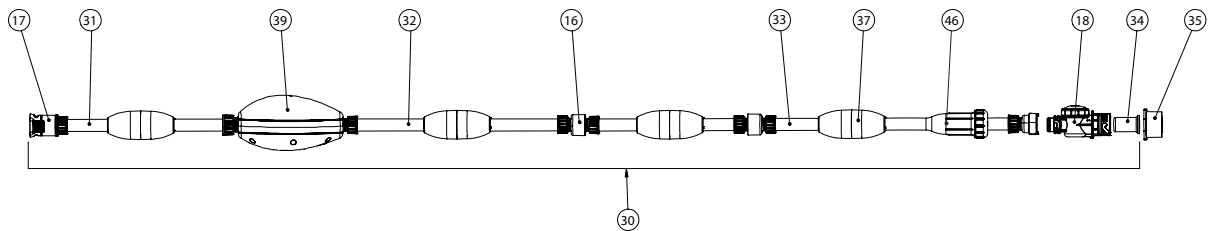

CALIFORNIA PROPOSITION 65 WARNING

▲ **WARNING:** Cancer and Reproductive Harm.
▲ **AVERTISSEMENT:** Peut Causer le Cancer et des Dommages au Système Reproducteur.
▲ **ADVERTENCIA:** Cáncer y Daño Reproductivo.
www.p65warnings.ca.gov