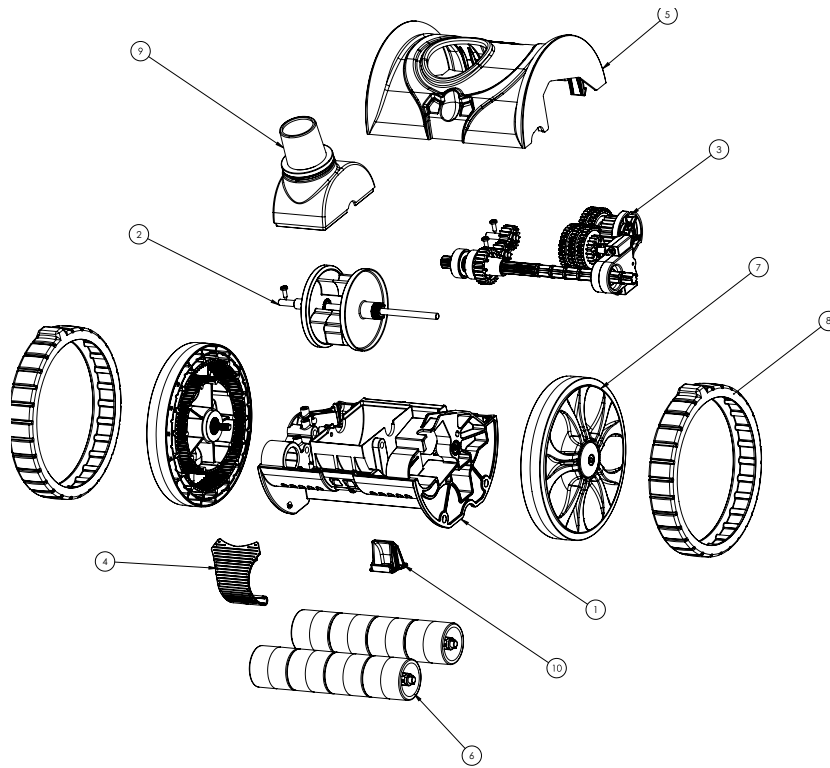

PENTAIR 'LIL REBEL™

CLEANER REPLACEMENT PARTS

Item	Part No.	Qty.	Description	US List	Can. List
PENTAIR LIL REBEL REPLACEMENT PARTS					
1	360458	1	Bottom Cover Kit	176.87	212.53
2	360460	1	Turbine Kit	51.30	61.64
3	360462	1	Drivetrain Kit	156.02	187.47
4	360452	1	Buckle Kit	30.14	36.22
5	360451	1	Top Cover Kit	68.39	82.18
6	360463	1	Roller Kit	108.47	130.34
7	360454	1	Wheel Kit	118.88	142.85
8	360455	1	Tire Kit	65.07	78.19
9	360453	1	Swivel Kit	40.57	48.75

Item	Part No.	Qty.	Description	US List	Can. List
OPTIONAL					
10	360468	1	Inlet Insert Kit	21.35	25.65
	360465	1	Flow Gauge	15.88	19.08
	41201-0236	1	Eyeball Diverter	0.67	0.81
	K70079	1	Threaded Compression Adapter	CALL	CALL
NOT SHOWN					
	360467	1	Hose Set	165.22	198.53
	360308	1	Leader Hose	CALL	CALL
	41200-0200	1	Regulator Valve	CALL	CALL
	GW9015	1	Reducer Cone	30.45	36.59
	360466	1	Hose Float	47.25	56.78

CALIFORNIA PROPOSITION 65 WARNING

⚠️ **WARNING:** Cancer and Reproductive Harm.
⚠️ **AVERTISSEMENT:** Peut Causer le Cancer et des Dommages au Système Reproducteur.
⚠️ **ADVERTENCIA:** Cáncer y Daño Reproductivo.

www.p65warnings.ca.gov PN 2007RA