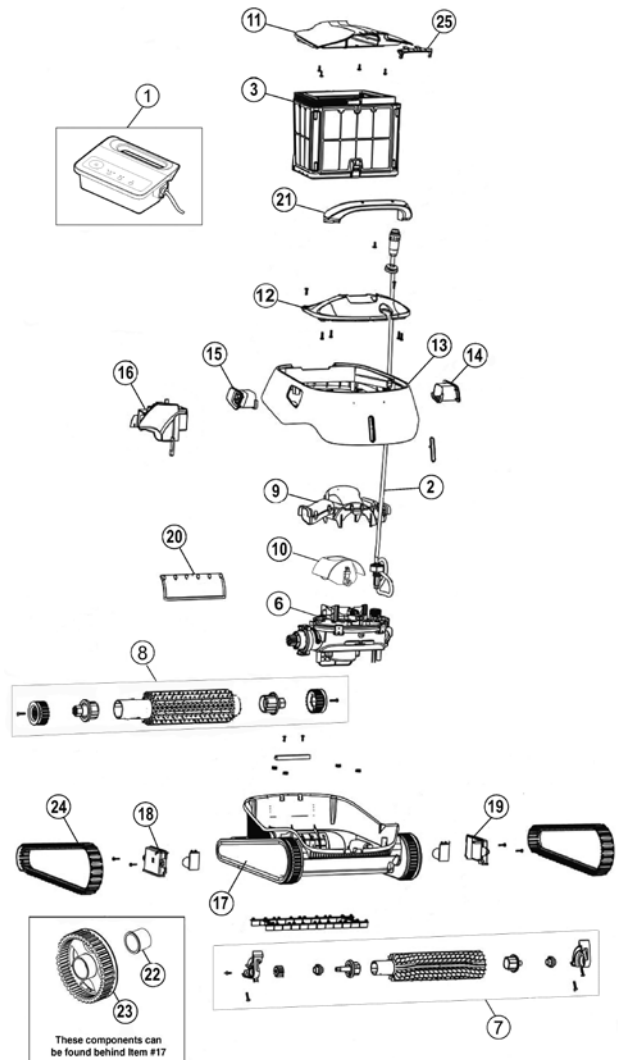

Item	Part No.	Description	US List	Can. List
PROWLER 920/WARRIOR SE				
1	360400	Power Supply	713.34	857.15
2	360499	Communication Cable	375.29	450.95
3	360362	Filter Basket	368.09	442.30
6	360365	Motor Unit	1179.81	1417.66
7	360366	Front Brush Assembly	18.36	22.06
8	360367	Rear Brush Assembly	30.93	37.17
9	360370	Manifold Assembly	25.70	30.88
10	360371	Impeller Cover	12.06	14.49
11	360374	Filter Cover, Prowler 920	37.02	44.48
11	360501	Filter Cover, Warrior SE	56.88	68.35
12	360375	Intermediate Cover	25.95	31.18
13	360376	External Housing	98.97	118.92
14	360377	Left Grill, Prowler 920	8.23	9.89
14	360502	Left Grill, Warrior SE	18.95	22.77
15	360378	Right Grill, Prowler 920	8.23	9.89
15	360503	Right Grill, Warrior SE	18.95	22.77
16	360379	Internal Float	7.34	8.82
17	360380	Side Panel	26.59	31.95
18	360382	Bypass Cover, Right	7.34	8.82
19	360383	Bypass Cover, Left	7.34	8.82
20	360384	Rapid Drain Flap	14.68	17.64
21	360385	Handle Assembly, Prowler 920	43.65	52.45
21	360504	Handle Assembly, Warrior SE	56.88	68.35
22	360388	Front Wheel Bushing	18.36	22.06
23	360372	Front Wheel	18.36	22.06
24	360342	Track	51.48	61.86
25	360373	Latch, Prowler 920	21.73	26.11
25	360500	Latch, Warrior SE	18.95	22.77
NOT SHOWN				
	360340	Impeller	22.10	26.56
	360363	Cartridge Filter Kit	262.93	315.94
	360364	Net Filter Kit	141.59	170.13
	360381	Rear Wheel	7.34	8.82
	360039	Prowler Tester Power Supply	90.65	108.93
	360518	Prowler 900s Dealer Service Pack	CALL	CALL