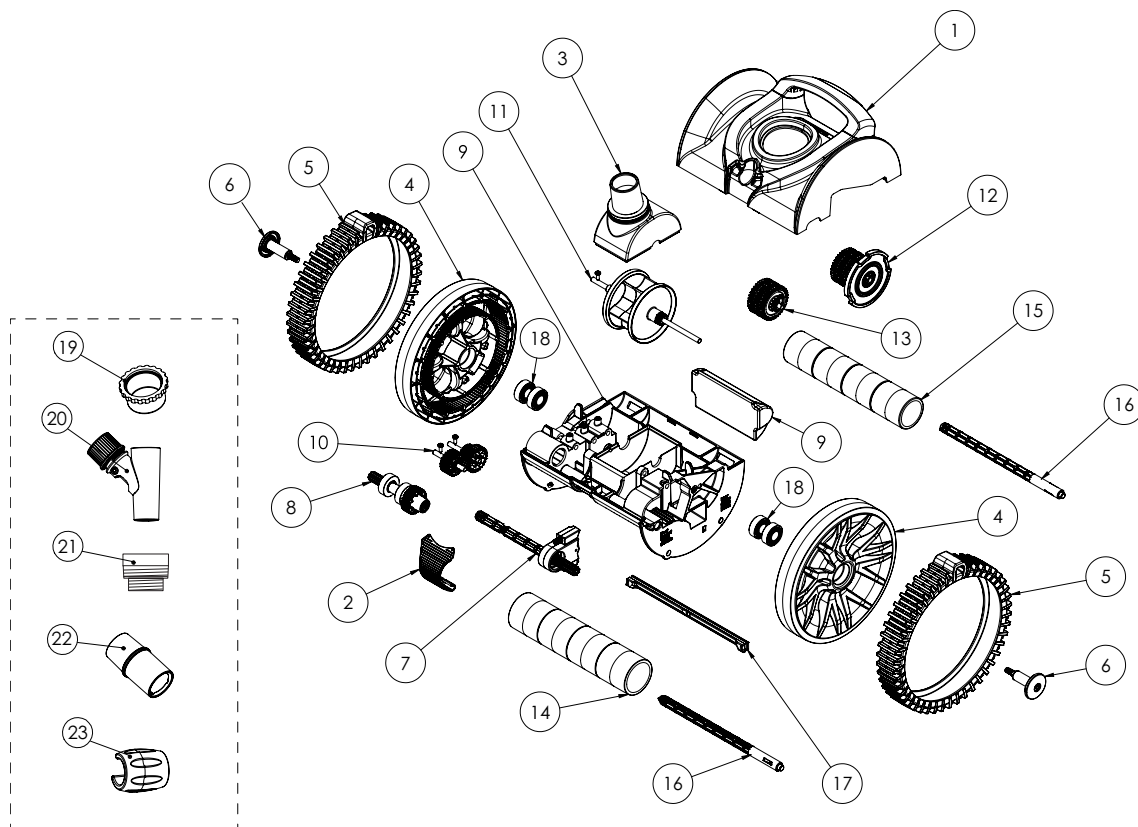

KREEPY KRAULY® WARRIOR®

CLEANER REPLACEMENT PARTS

Item	Part No.	Qty.	Description	US List	Can. List
KREEPY KRAULY WARRIOR REPLACEMENT PARTS					
1	360478	1	Top Cover Kit	CALL	CALL
2	360305	1	Buckle Kit	19.30	23.19
3	360453	1	Swivel Kit	40.57	48.75
4	360481	1	Wheel Kit	CALL	CALL
5	360482	1	Tire Kit	102.25	122.86
6	360483	1	Wheel Hub Kit	30.45	36.59
7	360289	1	Left Drive Kit	53.05	63.74
8	360290	1	Right Drive Kit	60.66	72.89
9	360485	1	Chassis Kit	109.94	132.10
10	360292	1	Drive Gear Kit	17.16	20.62
11	360293	1	Turbine Kit	44.56	53.54
12	360294	1	Cam Kit	22.86	27.47
13	360295	1	Cam Gear Kit	22.86	27.47
14	360296	1	Front Roller Kit	53.05	63.74
15	360297	1	Rear Roller Kit	45.62	54.82
16	360487	1	Roller Bar Kit	38.04	45.71
17	360299	1	Wear Bar Kit	CALL	CALL
18	360492	1	Bearing Kit	39.80	47.82

Item	Part No.	Qty.	Description	US List	Can. List
19	41200-0211	1	Valve Cap	CALL	CALL
20	41200-0213	1	Regulator Valve	81.26	97.64
21	K12079	1	Threaded Compression Adaptor	15.69	18.85
22	41200-0212	1	Flow Gauge	41.24	49.55
23	360317	1	Hose Float	38.73	46.54
NOT SHOWN					
	GW9530	1	Vacuum Line Door	78.26	94.04
	41201-0236	2	Eyeball Diverter	0.67	0.81
	K12465	1	Hose Protector	11.79	14.17
	360309	1	Hose Set	332.79	399.88
	360489	1	Leader Hose	CALL	CALL
	360490	1	Large Hump Tire	108.01	129.78
	360491	1	Long Run Cam	CALL	CALL
	360535	1	Warrior Tune-Up Kit (includes 4, 5, 6, 7, 8, & 18)	211.62	254.28

CALIFORNIA PROPOSITION 65 WARNING

⚠️ **WARNING:** Cancer and Reproductive Harm.
⚠️ **AVERTISSEMENT:** Peut Causer le Cancer et des Dommages au Système Reproducteur.
⚠️ **ADVERTENCIA:** Cáncer y Daño Reproductivo.

www.p65warnings.ca.gov. PH.002174