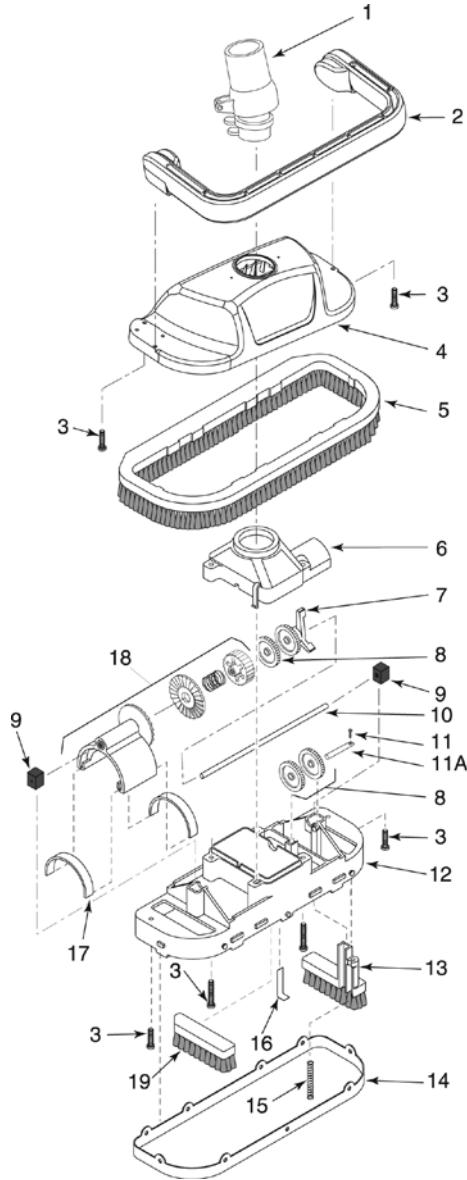

KREEPY KRAULY® GREAT WHITE®

CLEANER REPLACEMENT PARTS

Item	Part No.	Description		
GREAT WHITE REPLACEMENT PARTS				
1	GW9012	Swivel Assembly	38.58	46.36
2	360227	Bumper	116.92	140.49
3	GW9504	Screw Kit (6 short, 2 long)	18.12	21.77
4	GW9501	Shroud	207.69	249.56
5	GW9505	Brush Ring Kit (Includes Vacuum Skirt)	141.65	170.21
6	GW9506	Oscillator Chamber Cap	60.23	72.37
7	GW9507	Cam Kit (2 & 3 Leg Cams)	42.50	51.07
8	GW9509	Idler Gear Kit (Includes 3 Gears)	42.17	50.67
9	GW9512	Block Kit (Includes 2 Blocks)	23.51	28.25
10	GW9513	Long Gear Shaft (Stainless Steel)	60.21	72.35
11		Shaft Mounting Screw (included in Part No. 11A)	CALL	CALL
11A	GW9536	Shaft Kit - Includes Part No. 11	21.53	25.87
12	GW9535	Lower Body	151.72	182.31
13	GW9517	Lift Brush	48.19	57.91
14	GW9508	Vacuum Skirt	34.04	40.90
15	GW9522	Lift Brush Spring	15.47	18.59
16	GW9523	Ratchet Tab (Stainless Steel)	13.86	16.65
17	GW9004	Oscillator Seal Kit (Includes 2 Seals)	18.96	22.78
18	GW9503	Oscillator Assembly Kit (Includes Item #17, Ratchet Ass'y not sold separately)	195.73	235.19
19	GW9013	Center Brush Kit (Set of 2)	54.63	65.64
NOT SHOWN				
	GW9527	Ratchet Tab Service Kit	23.74	28.53
	41200-0213	Vacuum Regulator and Cap	81.26	97.64
	GW9015	Reducer Cone	30.45	36.59
	GW9019	Unidapt Handle	16.01	19.24
	GW9530	Vac Port Fitting	78.26	94.04
	41200-0212	Flow Gauge	41.24	49.55
	41200-0130	Hose Sectional Kit with Leader, 40 ft.	343.18	412.37
	41200-0133	Hose, bulk pack 20, 1-1/2 in. M/F sections	469.68	564.37
	41200-0134	Hose bulk pack 12, leader sections	316.92	380.81
	360394	Replacement Leader Hose	68.37	82.15
	77705-0200	Accessory Pkg. includes: GW9012, 41200-0213, GW9015, GW9019, GW9530, 41200-0212	118.33	142.19

CALIFORNIA PROPOSITION 65 WARNING

⚠️ **WARNING:** Cancer and Reproductive Harm.
⚠️ **AVERTISSEMENT:** Peut Causer le Cancer et des Dommages au Système Reproducteur.
⚠️ **ADVERTENCIA:** Cáncer y Daño Reproductivo.

www.p65warnings.ca.gov. PK2017A