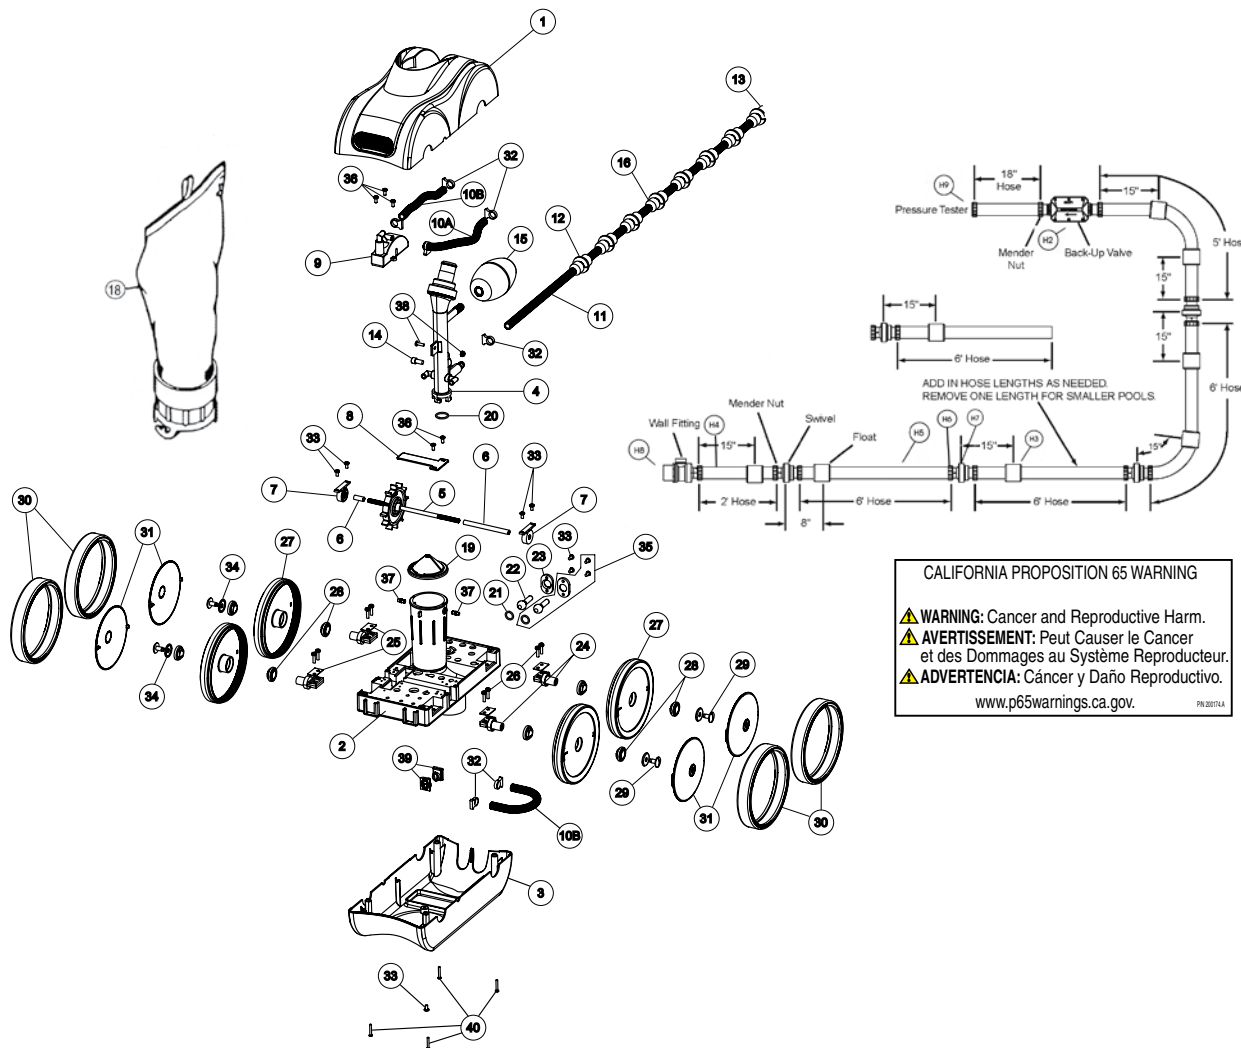

KREEPY KRAULY® LEGEND® II

LX5000G AND LX5000GG CLEANER REPLACEMENT PARTS

CALIFORNIA PROPOSITION 65 WARNING

⚠️ **WARNING:** Cancer and Reproductive Harm.
⚠️ **AVERTISSEMENT:** Peut Causer le Cancer et des Dommages au Système Reproducteur.
⚠️ **ADVERTENCIA:** Cáncer y Daño Reproductivo.

www.p65warnings.ca.gov

Item	Part No.	Qty.	Description	US List	Can. List
KREEPY KRAULY LEGEND II REPLACEMENT PARTS					
1	360003	1	Top Cover	136.17	163.62
2	LXU145N	1	Main Frame	CALL	CALL
2	360016	1	Main Frame Gray	1852.23	2225.64
3	360004	1	Bottom Cover	99.60	119.68
3	360011	1	Bottom Cover Gray	99.64	119.73
4	LXU6	1	Feed Mast w/ O-Ring & Swivel Gray	77.75	93.42
4	360017	1	Feed Mast w/ O-Ring & Swivel	82.05	98.59
5	EC86	1	Turbine Drive Shaft - Complete	56.52	67.91
6	EC83	2	Turbine Spacers	4.07	4.89
7	EC80	2	Turbine Bearings	55.31	66.46
8	EA40	1	Turbine Shaft Shield	12.45	14.96
9	LXC110	1	Turbine Cover w/Elbows	36.16	43.45
10A & B	EC120	2 & 1	Turbine/Venturi Hose 7-3/4 in. length	2.94	3.53
10A & B	LLC120G	2 & 1	Turbine/Venturi Hose 7-3/4 in. length - Gray	4.07	4.89

Item	Part No.	Qty.	Description	US List	Can. List
11	EB5L	1	Sweep Hose - Complete	55.06	66.16
11	LLB5G	1	Sweep Hose - Complete - Gray	81.26	97.64
12	EB10	9	Sweep Hose - Wear Ring	19.41	23.32
13	EB25	1	Sweep Hose - Jet w/Collar	5.83	7.01
13	LLB25PM	1	Sweep Hose - Jet w/Collar - Gray	12.06	14.49
14	370198	1	Sweep Hose Adjustment Screw	4.47	5.37
15	EA20	1	Ballast Float	9.20	11.05
15	LLA20G	1	Ballast Float - Gray	13.36	16.05
16	EH07	4	Sweep Hose - Hose Sleeve	7.57	9.10
16	LLH07PM	4	Sweep Hose - Hose Sleeve - Gray	10.26	12.33
17	EU15	1	Coarse Mesh Bag-Blue (Optional - not shown)	78.25	94.03
17	EU15G	1	Coarse Mesh Bag - Blue/Gray Collar (Optional - not shown)	79.57	95.61