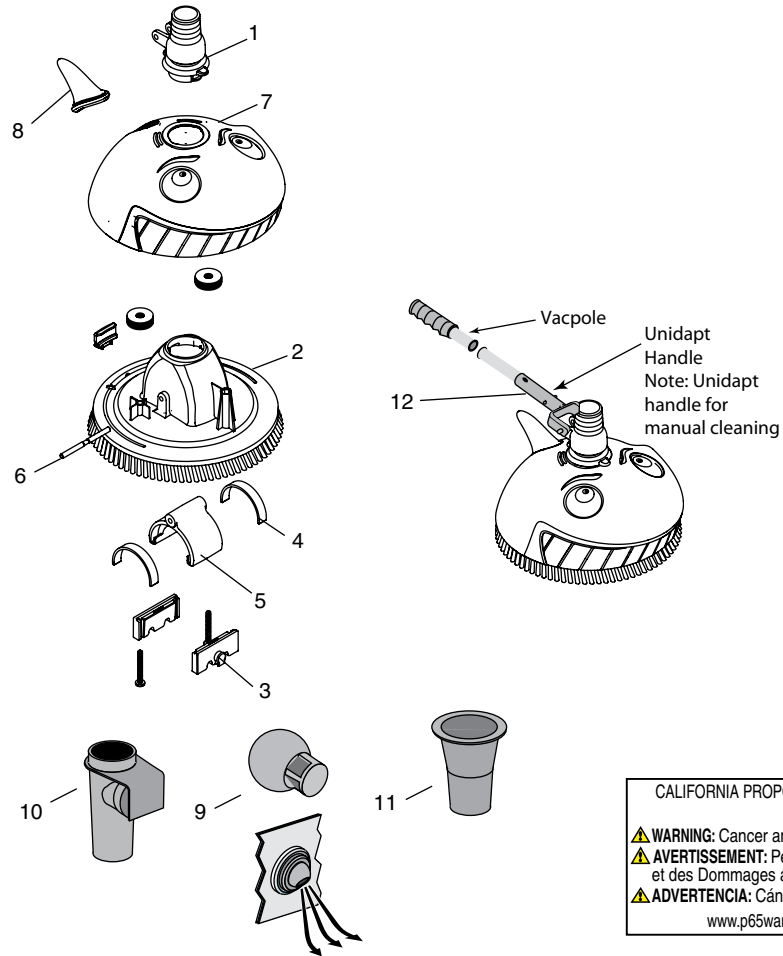

KREEPY KRAULY® 'LIL SHARK™ - 2013 MODEL

CLEANER REPLACEMENT PARTS

CALIFORNIA PROPOSITION 65 WARNING
⚠️ **WARNING:** Cancer and Reproductive Harm.
⚠️ **AVERTISSEMENT:** Peut Causer le Cancer et des Dommages au Système Reproducteur.
⚠️ **ADVERTENCIA:** Cáncer y Daño Reproductivo.
www.p65warnings.ca.gov. PK2017A

Item	Part No.	Qty.	Description	US List	Can. List
LIL SHARK REPLACEMENT PARTS					
1	GW9012	1	Swivel Assembly	38.58	46.36
2	*	1	Pool Cleaner Body (with Bristles)		
3	41100-0027	1	Oscillator Impact Bumper (Pkg of 2)	17.00	20.43
4	GW9004	1	Oscillator Seals (Pkg of 2)	18.96	22.78
5	GW9003	1	Oscillator Kit (Includes Seals)	116.92	140.49
6	GW9002	1	Axle Shaft	27.55	33.10
7	371514Z	1	Cover Kit	54.52	65.51
8	371508Z	1	Fin Kit	5.81	6.98
9	GW9014	1	Flow Director	29.65	35.63
10	GW9016	1	Vacuum Regulator	85.26	102.45
11	GW9015	1	Reducer Cone	30.45	36.59
12	GW9019	1	Unidapt Handle	16.01	19.24
NOT SHOWN					
	371526Z	1	Replacement Hose Kit	188.98	227.08