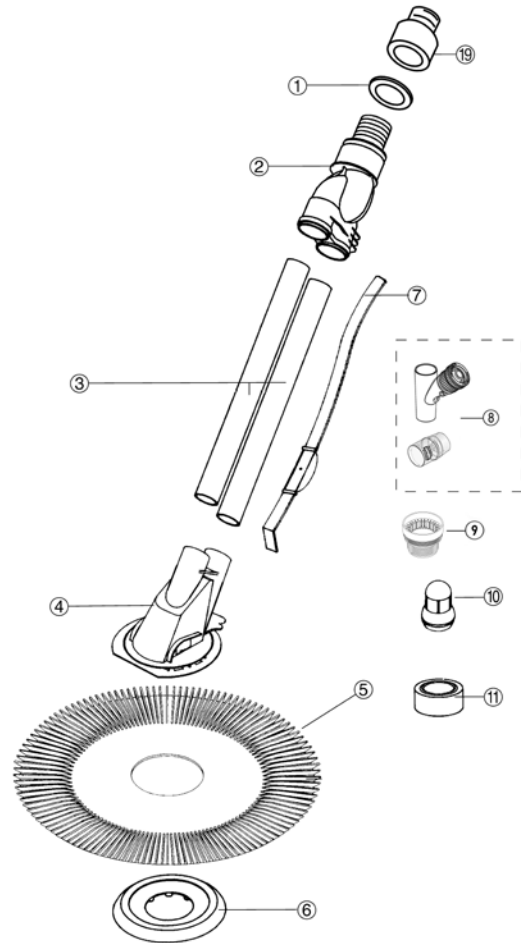

KREEPY KRAULY® E-Z VAC® CLEANER REPLACEMENT PARTS

Item	Part No.	Description	US List	Can. List
E-Z VAC REPLACEMENT PARTS				
1	K12087	Bearing Washer	9.07	10.90
2	K12653	Swivel Head Assembly	86.68	104.15
3	K12654	Drive Tube Top/Bottom (1)	21.37	25.68
4	K12650	Main Body (Excludes Flapper)	431.51	518.50
5	K12651	Aboveground Seal	176.51	212.09
6	K12059	Foot Pad	50.38	60.54
7	K12655	Bumper Strap with weight	61.61	74.03
8	41200-0214	Regulator Valve	129.00	155.01
9	K12079	Threaded Compression Adapter	15.69	18.85
10	K121680	Eyeball Diverter	14.06	16.89
11	K12657	Hose Weight	43.41	52.16
12	K121683	Eyeball Diverter Outer Ring	8.49	10.20
13	K12649	Baffle Plate (not interchangeable with Kreepy Krauly inground)	19.37	23.27
14	K121620	Wire Diverter	38.54	46.31
18	K21241B	4 in. Female/Female Blue Hose Connector	13.72	16.49
18	K21241	4 in. Female/Female Hose Connector (White)	15.32	18.41
19	K12653C	Swivel Cone and Bearing Washer	13.06	15.69

K50659 Complete Hose Assembly - Blue (After 3-16-10)

(12 Sections Male/Female)

K50656 Complete Hose Assembly - Blue (Before 3-16-10)

(32 ft. total length)

- 11 Sections Male/Female Hose
- 1 Section Female/Female Hose

CALIFORNIA PROPOSITION 65 WARNING

⚠️ **WARNING:** Cancer and Reproductive Harm.
⚠️ **AVERTISSEMENT:** Peut Causer le Cancer et des Dommages au Système Reproducteur.
⚠️ **ADVERTENCIA:** Cáncer y Daño Reproductivo.

www.p65warnings.ca.gov. PR2017A