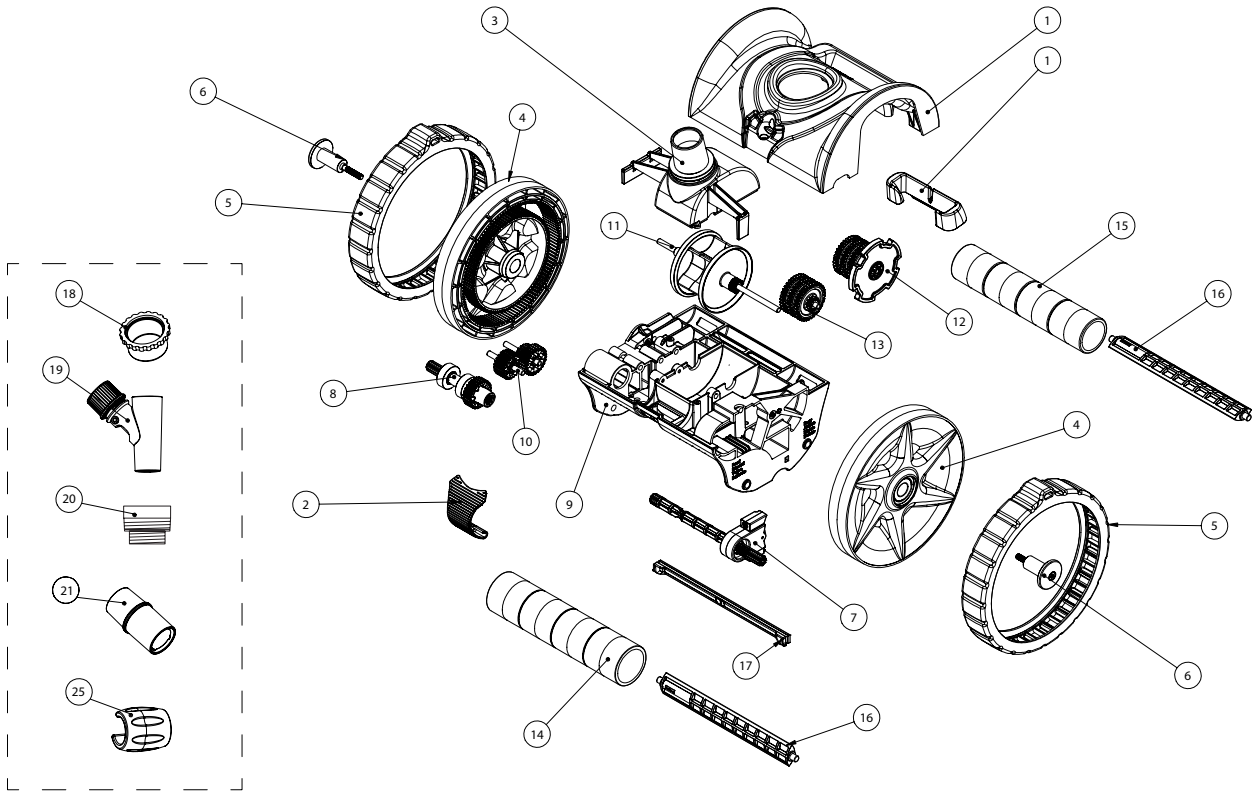

PENTAIR REBEL® 2018 AND EARLIER MODELS CLEANER REPLACEMENT PARTS

Item	Part No.	Qty.	Description	US List	Can. List
PENTAIR REBEL REPLACEMENT PARTS					
1	360283	1	Top Cover Kit	87.10	104.66
2	360284	1	Buckle Kit	11.58	13.91
3	360285	1	Swivel Kit	CALL	CALL
4	360286	1	Wheel Kit	75.80	91.08
5	360287	1	Tire Kit	102.27	122.89
6	360288	1	Wheel Hub Kit	30.45	36.59
7	360289	1	Left Drive Kit	53.05	63.74
8	360290	1	Right Drive Kit	60.66	72.89
9	360291	1	Bottom Cover Kit	207.85	249.75
10	360292	1	Drive Gear Kit	17.16	20.62
11	360293	1	Turbine Kit	44.56	53.54
12	360294	1	Cam Kit	22.86	27.47
13	360295	1	Cam Gear Kit	22.86	27.47
14	360296	1	Front Roller Kit	53.05	63.74
15	360297	1	Rear Roller Kit	45.62	54.82
16	360298	1	Roller Bar Kit	38.05	45.72
17	360299	1	Wear Bar Kit	CALL	CALL

Item	Part No.	Qty.	Description	US List	Can. List
18	41200-0211	1	Valve Cap	CALL	CALL
19	41200-0213	1	Regulator Valve	81.26	97.64
20	K12079	1	Threaded Compression Adaptor	15.69	18.85
21	41200-0212	1	Flow Gauge	41.24	49.55
25	360300	1	Hose Float	CALL	CALL
NOT SHOWN					
22	GW9530	1	Vacuum Line Door	78.26	94.04
23	41201-0236	2	Eyeball Diverter	0.67	0.81
24	K12465	1	Hose Protector	11.79	14.17
26	K01213	1	Hose Set	339.92	408.45
27	GW7911	1	Leader Hose	19.37	23.27
	360326		Large Hump Tire	108.00	129.77
	360327		Long Run Cam	37.97	45.62
	360516		Rebel Tune-Up Kit (includes items 4, 5, 6, 7 & 8)	211.62	254.28

CALIFORNIA PROPOSITION 65 WARNING

⚠ **WARNING:** Cancer and Reproductive Harm.
⚠ **AVERTISSEMENT:** Peut Causer le Cancer et des Dommages au Système Reproducteur.
⚠ **ADVERTENCIA:** Cáncer y Daño Reproductivo.
www.p65warnings.ca.gov