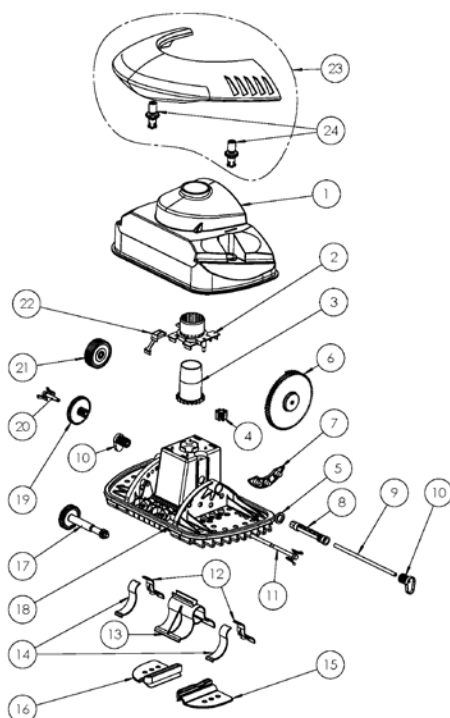

KREEPY KRAULY® SANDSHARK™

CLEANER REPLACEMENT PARTS

CALIFORNIA PROPOSITION 65 WARNING
⚠️ **WARNING:** Cancer and Reproductive Harm.
⚠️ **AVERTISSEMENT:** Peut Causer le Cancer et des Dommages au Système Reproducteur.
⚠️ **ADVERTENCIA:** Cáncer y Daño Reproductivo.
www.p65warnings.ca.gov PH 201714A

Product on page 26.

Item	Part No.	Qty.	Description	US List	Can. List
STEERING KIT (Incl. Item #'s 2,3,4, 24)					
	GW7910		Steering Kit (Incl. Key Nos. 2, 3, 4 & 22)	34.23	41.13
2		1	Swivel Housing		
3			Swivel		
4			Swivel Sprocket		
22			Clutch Clip		
CLUTCH KIT (Includes Item #'s 5, 8, 21)					
	GW7503		Clutch Kit (Incl. Key Nos. 5, 8 & 21)	57.76	69.40
5		1	Oscillator Sleeve Bushing		
8		1	Oscillator Sleeve		
21		1	Clutch Assembly		
GEAR KIT (Includes Item #'s 6, 10, 11, 17, 19, 20)					
	GW7504		Gear Kit (Incl. Key Nos. 6, 10, 11, 17, 19 & 20)	118.76	142.70
6		1	Large steering Drive Assembly		
10		2	Shaft Plug		
11		1	Long Sprocket Clip		
17		1	Drive Shaft assembly		
19		1	Center Sprocket		
20		1	Short Sprocket Clip		
OSCILLATOR KIT (Includes Item #'s 12, 13, 14)					
	GW7912		Oscillator Kit (Incl. Key Nos. 12, 13 & 14)	35.86	43.09
12		2	Small Sliding Seal		
13		1	Oscillator		
14		2	Large Sliding Seal		

Item	Part No.	Qty.	Description	US List	Can. List
SEAL FLAP KIT (Includes Item #'s 15, 16)					
	GW7913		Seal Flap Kit (Incl. Key Nos. 15 & 16)	32.41	38.94
15		1	Right Seal Flap		
16		1	Left seal Flap		
ACCESSORY KIT					
	GW7901		Accessory Kit (Not shown)	216.80	260.51
		1	Regulator		
		1	Regulator cap		
		2	Hose Weight		
		1	Flow gage		
		1	Reducer Cone		
		2	Eyeball Diverter		
		1	Vac Port Fitting		
SANDSHARK PARTS					
1	GW7903	1	Outer Housing	28.13	33.80
9	41201-0213	1	Shaft - Stainless Steel	15.00	18.02
18	41201-0242W	1	Chassis with Pad	213.01	255.95
23	GW7902	1	Bumper with flex snaps	116.31	139.76
24	GW7904		Flex Snaps Kit	26.86	32.27
NOT SHOWN					
	GW7911	1	Short Leader Hose	19.37	23.27
	GW7907	25	Suction Hose, 1 Meter segment	577.69	694.15
	41200-0213		Regulator Kit334	81.26	97.64
	41200-0209		Flow Gauge (yellow)	CALL	CALL
	GW9015		Reducer Cone (velve)	30.45	36.59
	K12454		Hose Weight	26.41	31.73