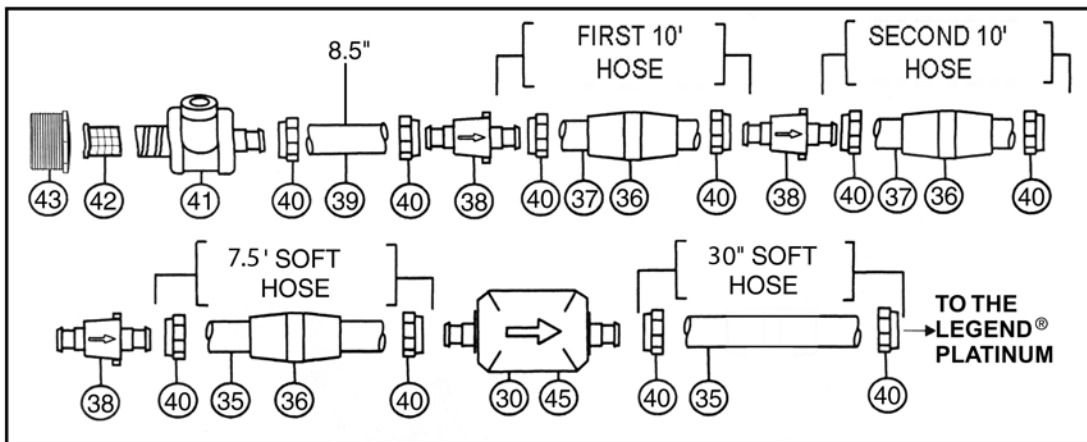

KREEPY KRAULY® PLATINUM™

CLEANER REPLACEMENT PARTS - 2012 MODEL

KREEPY KRAULY® PLATINUM™ (CONT'D)

CLEANER REPLACEMENT PARTS - 2012 MODEL

Item	Part No.	Qty.	Description	US List	Can. List
PLATINUM REPLACEMENT PARTS					
1	LLU5PM	1	Top Cover - Gray	184.23	221.37
2	LLU145N	1	Main Frame - White	2032.72	2442.52
2	LLU145NG	1	Main Frame - Gray	CALL	CALL
3	EU10N	1	Bottom Cover - White	103.59	124.47
3	LLU10NG	1	Bottom Cover - Gray	103.59	124.47
4	LLU6	1	Feed Mast with O-Ring - White	72.37	86.96
4	LLU6G	1	Feed Mast with O-Ring - Gray	87.96	105.69
5	EC86	1	Turbine Drive Shaft - Complete	56.52	67.91
6	EC83	1	Turbine Spacers	4.07	4.89
7	EC80	2	Turbine Bearings - Gray	55.31	66.46
8	EA40	1	Turbine Shaft Shield - White	12.45	14.96
8	LLA40G	1	Turbine Shaft - Gray	CALL	CALL
9	EC110	1	Turbine Shaft w/ Elbow - White	20.64	24.80
9	LLC110PM	1	Turbine Cover w/ Elbow - Gray	CALL	CALL
10	EX120	1	Turbine Cover Hose - 9 in. White	CALL	CALL
10	LLX120	1	Turbine Cover Hose - 9 in. - Gray	CALL	CALL
11	EC120	1	Venturi Jet - 7/3/4 in. - White	2.94	3.53
11	LLC120G	1	Venturi Jet - 7/3/4 in. - White	4.07	4.89
12	EB5L	1	Sweep Hose Complete - White	55.06	66.16
12	LLB5G	1	Sweep Hose Complete - Gray	81.26	97.64
13	EB10G	5	Sweep Hose - Wear Ring	19.42	23.34
14	EB25	1	Sweep Hose -Jet w/ Collar - White	5.83	7.01
14	LLB25PM	1	Sweep Hose - Jet w/ Collar - Gray	12.06	14.49
15	EB20	1	Sweep Hose Adj. Screw - White	4.72	5.67
15	LLB20G	1	Sweep Hose Adj. Screw - Gray	CALL	CALL
16	EA20	1	Ballast Float - White	CALL	CALL
16	LLA20G	1	Ballast Float - Gray	13.36	16.05
17	EH07	4	Sweep Hose - Hose Sleeve - White	7.57	9.10
17	LLH07PM	4	Sweep Hose - Hose Sleeve - Gray	10.26	12.33
18	EU15	1	Coarse Mesh Bag - Blue/White Collar	78.25	94.03
18	EU15G	1	Coarse Mesh Bag - Blue/Gray Collar	79.57	95.61
18	EU16	1	Fine Mesh Bag - Velcro Brand Fastner	61.42	73.80
18	EU16G	1	Fine Mesh Bag - Velcro Brand Fastner - Gray	69.89	83.98
19	360002	1	Fine Mesh Bag - White Collar	79.39	95.40
19	360009	1	Fine Mesh Bag - Gray Collar	79.40	95.41
20	EU9	1	Debris Valve	5.73	6.89
21	EU7	2	O-Ring for Feed Mast	2.48	2.98
22	E18	2	O-Ring for Thrust Jet	4.26	5.12
23	360027	2	Thrust Jets - White	CALL	CALL
23	360028	2	Thrust Jets - Gray	CALL	CALL
24	EC135	2	Thrust Jet Plates - White	8.31	9.99
24	LLC135G	2	Thrust Jet Plates - Gray	17.57	21.11
25	EC65	4	Axle - Large Wheels	7.78	9.35
26	EC70	8	Axle Plate	3.15	3.79
27	EC45	4	Axle - Lock Washer	5.05	6.07
28	370406Z	4	Wheel w/out Bearings - Gray	63.04	75.75
29	EC60	2	Wheel Bearings Only - White	30.55	36.71
30	E10	1	Back-Up Valve - White	151.20	181.68
30 *	LL10PM	1	Back-Up Valve - Gray	155.54	186.90
31	MC55G	5	Wheel Screw - Gray	CALL	CALL
32	370405Z	1	Wheel - Rubber Tire - Black	40.31	48.44
33	EB15	5	Hose Clamp	4.35	5.23