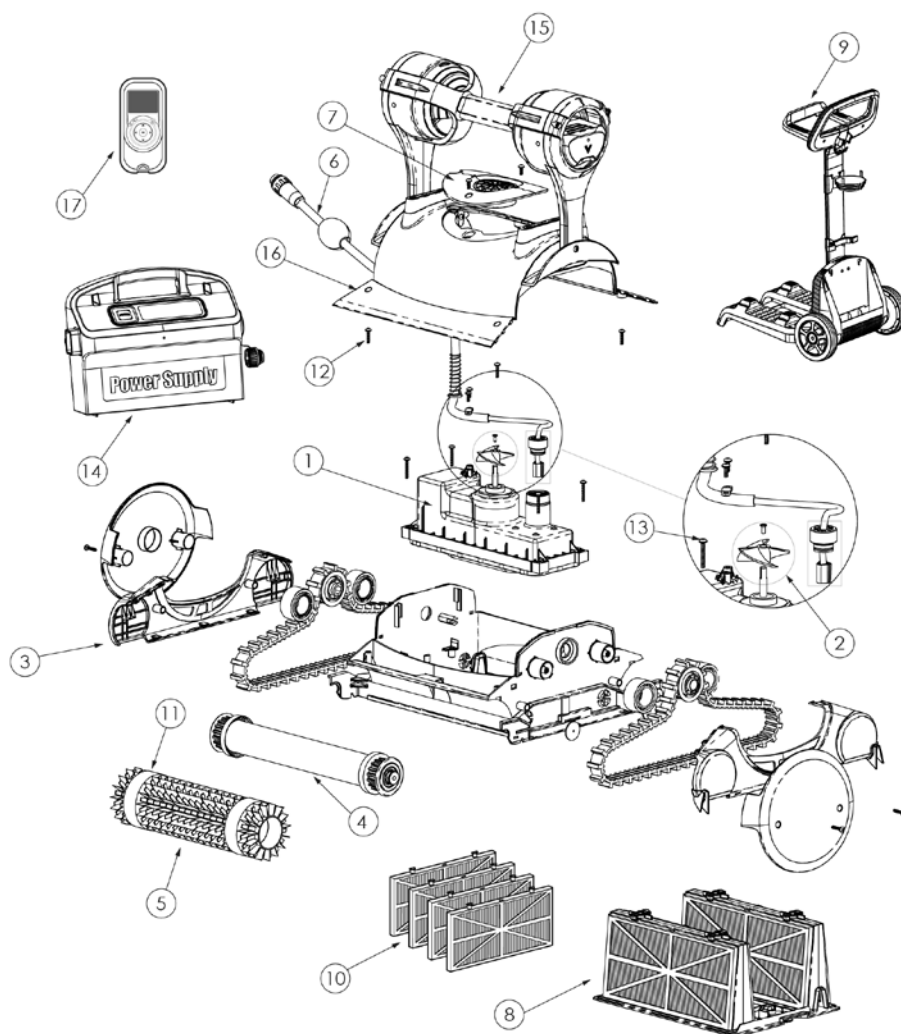

KREEPY KRAULY® PROWLER® 830

CLEANER REPLACEMENT PARTS

Item	Part No.	Description	US List	Can. List
PROWLER 830 REPLACEMENT PARTS				
1	360147	Motor - 830	1353.20	1626.01
2	360131	Impeller - 820/830	44.52	53.50
3	360133	Timing track - 820/830	109.77	131.90
4	360135	Wheel tube - 820/830	172.81	207.65
5	360136	Brush - 820/830	134.35	161.43
6	360137	Cable - 820/830	760.91	914.31
7	360139	Prowler impeller cover	17.59	21.14
8	360140	Cartridge assembly - 820/830	372.61	447.73
9	360141	Caddy/Cart	CALL	CALL
10	360123	Spring filter - 820/830	166.36	199.90
11	360142	Climbing ring (4) - 820/830	213.02	255.96
12	360143	Small screw - 820/830	24.60	29.56
13	360144	Large screw - 820/830	24.60	29.56

Item	Part No.	Description	US List	Can. List
14	360126	Power supply - 830	755.29	907.56
15	360145	Handle - 830	230.57	277.05
16	360146	Cover - 830	266.10	319.75
17	360149	Remote - 830	424.90	510.56
NOT SHOWN				
	360124	Cartridge Filter Kit - 820/830	274.14	329.41
	360146	Wonder Brush Kit (for slick pool surfaces) - 820/830	266.10	319.75
	360149	Screw Kit Caddy	424.90	510.56
	360157	Foam Float 300CC	8.87	10.66
	360158	Foam Float 500CC	8.87	10.66

CALIFORNIA PROPOSITION 65 WARNING

▲ **WARNING:** Cancer and Reproductive Harm.
▲ **AVERTISSEMENT:** Peut Causer le Cancer et des Dommages au Système Reproducteur.
▲ **ADVERTENCIA:** Cáncer y Daño Reproductivo.

www.p65warnings.ca.gov
PR020114A