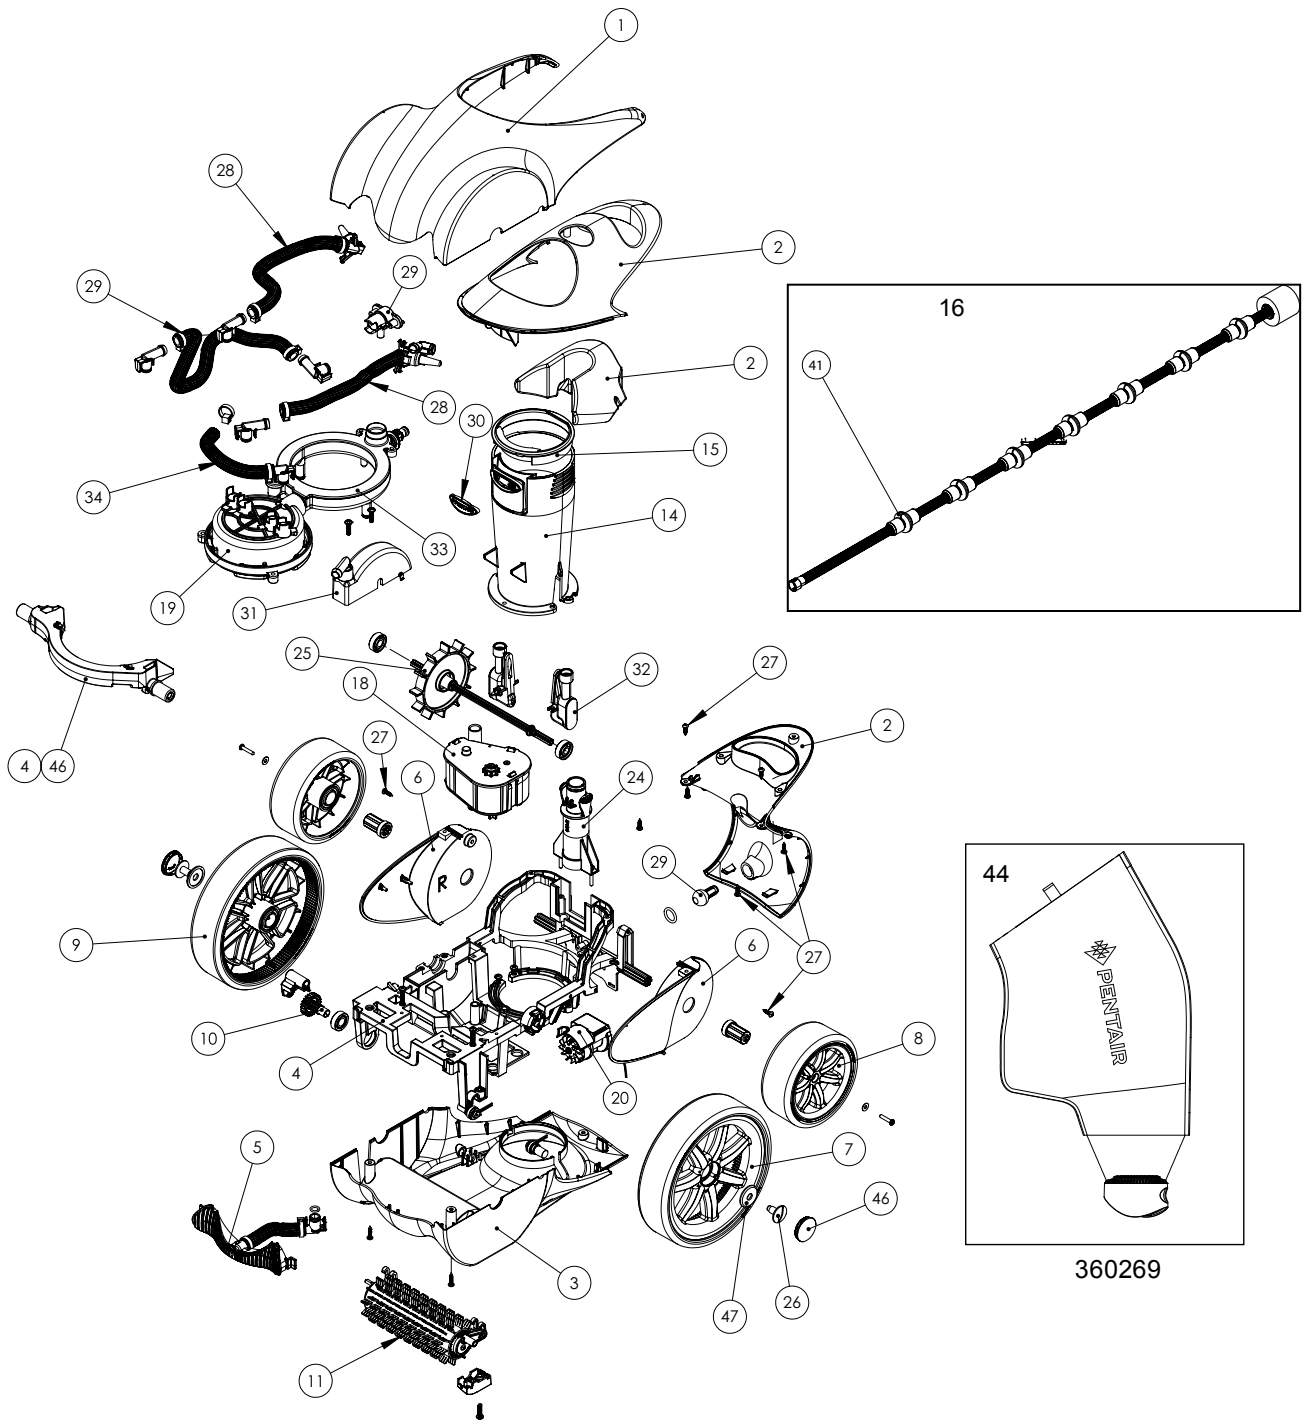

PENTAIR RACER® PRESSURE SIDE CLEANER

CLEANER REPLACEMENT PARTS

PENTAIR RACER® PRESSURE SIDE CLEANER (CONT'D)

CLEANER REPLACEMENT PARTS

Item	Part No.	Description	US List	Can. List
RACER REPLACEMENT PARTS				
1	360229	Top Front Cover Kit	60.00	72.10
2	360230	Rear Cover Kit	86.94	104.47
3	360231	Bottom Cover Kit	29.98	36.02
4	360391	Chassis Kit w/Tie Bar	89.74	107.83
5	360233	Front Grill Kit	25.90	31.12
6	360234	Side Covers Kit	34.75	41.76
7	360235	Large Wheel Kit	65.94	79.23
8	360236	Small Wheel Kit	94.72	113.82
9	360237	Large Tires Kit	69.37	83.35
10	360238	Scrubber Gear Kit	20.32	24.42
11	360239	Scrubber Kit	94.27	113.27
12*	360240	Debris Bag Kit (w/o collar), hook and loop fastener	68.30	82.07
13*	360241	Debris Bag Collar Kit	18.06	21.70
14	360242	Vacuum Tube Kit	52.58	63.18
15	360243	Debris Valve Kit	8.97	10.78
16	360244	Sweep Hose Kit	80.93	97.25
17	360245	Sweep Hose Scrubber Kit	20.20	24.27
18	360246	Gear Box Kit	63.09	75.81
19	360247	Timer Valve Kit	108.58	130.47
20	360248	LED Kit	234.50	281.78
21	360249	Feedline Swivel Kit (incl. (swivel -1) (Mender Nut - 2)	75.68	90.94
22	360250	Feedline Quick Connector to cleaner Kit (mender nut, swivel and connector)	37.34	44.87
23	360251	Feedline Wall Connector Kit (wall fitting w/2 O-rings)	52.97	63.65
24	360252	Feed Mast Kit (feed tube, oring & 2 screws)	14.31	17.19
25	360253	Drive Shaft Kit (drive shaft & 2 bearings)	33.97	40.82
26	LLC55PMB	Wheel Screw Kit	7.43	8.93
27	360255	Screw Kit (11 1/2", 4 5/8", 9 machine & 2 1")	16.38	19.68
28	360256	Turn Jet Hose Kit (R & L hose assembly)	44.94	54.00
29	360257	Rear Thrust Jet Hose Kit (thrust jet assembly & 2 5/8" screws)	30.75	36.95
30	360258	Rubber Button Kit (rubber button)	2.16	2.60
31	360414	Turbine Kit	30.35	36.47
32	360260	Venturi manifold Kit	23.28	27.97
33	360261	Water Management Kit	40.82	49.05
34	360262	Turbine Hose Kit	16.57	19.91

Item	Part No.	Description	US List	Can. List
35	360263	See Racer Tune-Up Kit below	239.81	288.16
36	360264	Feed Line Hose Kit Complete	499.50	600.20
37	360265	Soft Feed Line Hose Kit 10'	141.01	169.44
38	360266	Hard Feed Line Hose Kit 10'	152.60	183.36
39	E24	Debris Screen	15.36	18.46
40	LL23PM	Threaded Wall Adapter	14.73	17.70
41	EB10G	Sweep Hose Wear Ring	19.42	23.34
42	360270	Feed Line Float	CALL	CALL
43*	360268	Feed Line O-Ring Kit (1 - 017, 1 - 020, 6 - 011, 1 - 012, 1 - 027 & 1 - 220)	11.56	13.89
44	360269	Debris Bag w/ Mechanical Lock	CALL	CALL
45*	360274	Wheel Hump Insert Kit	28.94	34.77
46	360434	Axle Kit	52.81	63.46
47	EC64	Wheel Washer Kit	9.09	10.92
48	360392	Inline Filter Kit	61.20	73.54
49	360437	Replacement Screen Cartridge	7.56	9.08

INCLUDED IN RACER TUNE-UP KIT

35	360263	Kit Includes: Bag (1), Driveshaft (1), Wheel Bearings (4), Drive-shaft Bearings (2), Scrubber Bearing (1), Large Tires (2), Scrubber (1), Small Wheel (2), Needle Bearing (2), Wheel Screws (2), 1/2" Screws (2), Hub-caps (2)	239.81	288.16

NOT SHOWN

360320	Quick Disconnect Hose Connector Kit	6.05	7.27
360318	Sweep Tail Quick Connect	4.70	5.65

Note: (*) Not shown

¹ If cleaner was manufactured before 01/15/16, replacement of Item #33 360261 Water Management Tub will be required

CALIFORNIA PROPOSITION 65 WARNING

WARNING: Cancer and Reproductive Harm.
AVERTISSEMENT: Peut Causer le Cancer et des Dommages au Systeme Reproducteur.
ADVERTENCIA: Cáncer y Daño Reproductivo.

www.p65warnings.ca.gov. PA20071A