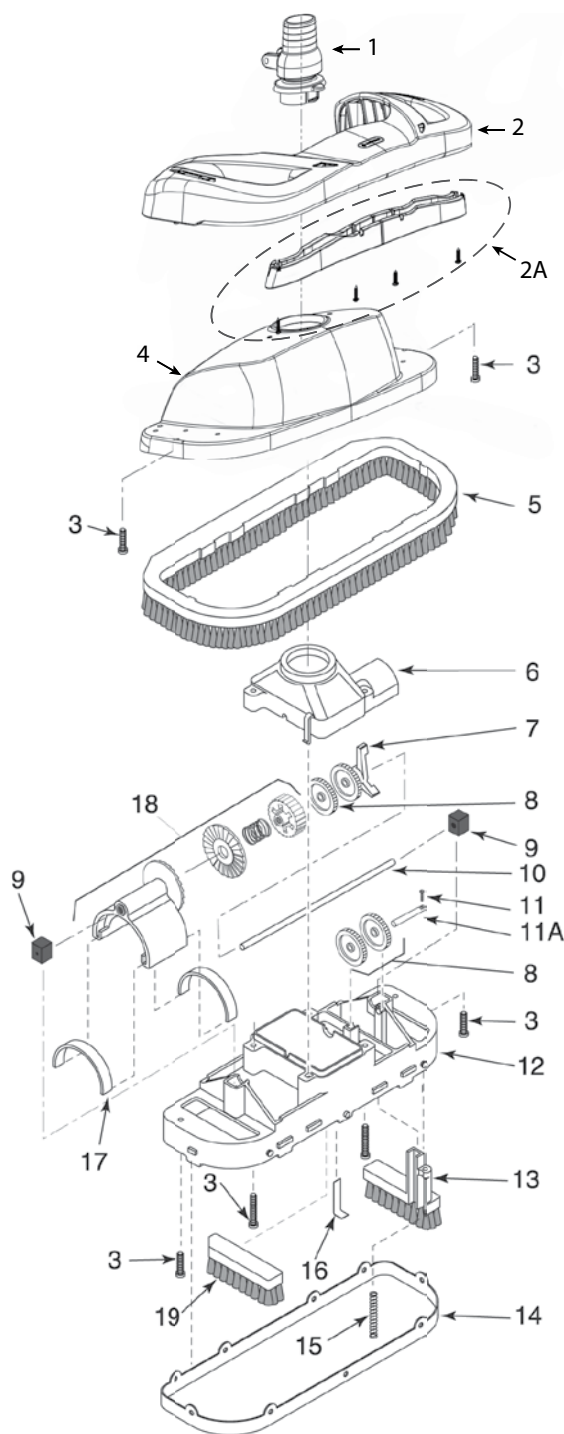

Item	Part No.	Description	US List	Can. List
DORADO REPLACEMENT PARTS				
1	GW9012	Swivel Assembly	38.58	46.36
2	360152	Bumper	66.28	79.64
2A	360154	Bumper Insert Kit (Includes Bumper Inserts & 4 Bumper Insert Screws)	32.77	39.38
3	GW9504	Screw Kit (6 short, 2 long)	18.12	21.77
4	360153	Shroud	48.94	58.81
5	GW9505	Brush Ring	141.65	170.21
6	GW9506	Oscillator Chamber Cap	60.23	72.37
7	GW9507	Cam Kit (2 & 3 Leg Cams)	42.50	51.07
8	GW9509	Idler Gear Kit (Includes 3 Gears)	42.17	50.67
9	GW9512	Block Kit (Includes 2 Blocks)	23.51	28.25
10	GW9513	Long Gear Shaft (Stainless Steel)	60.21	72.35
11		Set Screw #4 Self Tapping Not Available Separately		
11A	GW9536	Shaft Kit, Stainless Steel (Includes Set Screw)	21.53	25.87
12	GW9535	Lower Body¹	151.72	182.31
13	GW9517	Lift Brush	48.19	57.91
14	GW9508	Vacuum Skirt	34.04	40.90
15	GW9522	Lift Brush Spring	15.47	18.59
16	GW9523	Ratchet Tab (Stainless Steel)	13.86	16.65
17	GW9004	Oscillator Seal Kit (Includes 2 Seals)	18.96	22.78
18	GW9503	Oscillator Assembly Kit (Includes Key #17) (Ratchet Assembly not sold separately)	195.73	235.19
19	GW9013	Center Brush Kit (Set of 2)	54.63	65.64
NOT SHOWN				
	41200-0131	Hose Kit, 12 sections, each 4 ft. in length	CALL	CALL
	41200-0200	Vacuum Regulator	CALL	CALL
	41200-0211	Vacuum Regulator Cap	CALL	CALL
	GW9015	Reducer Cone	30.45	36.59
	GW9019	Unidapt Handle	16.01	19.24
	GW9530	Vac Port Fitting	78.26	94.04
	41200-0210	Flow Gauge	CALL	CALL

¹ Includes Item Nos. 6, 11A, 13, 15, 16, two idler gears and 2-arm cams

CALIFORNIA PROPOSITION 65 WARNING

⚠ **WARNING:** Cancer and Reproductive Harm.
⚠ **AVERTISSEMENT:** Peut Causer le Cancer et des Dommages au Système Reproducteur.
⚠ **ADVERTENCIA:** Cáncer y Daño Reproductivo.
www.p65warnings.ca.gov