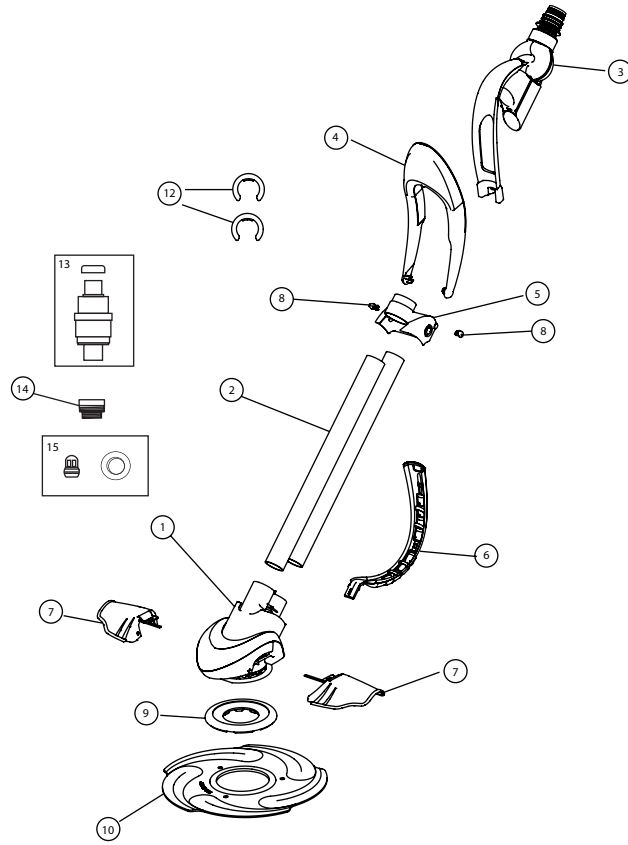

KREEPY KRAULY® - 2013 MODEL

CLEANER REPLACEMENT PARTS

CALIFORNIA PROPOSITION 65 WARNING

⚠ **WARNING:** Cancer and Reproductive Harm.
⚠ **AVERTISSEMENT:** Peut Causer le Cancer et des Dommages au Système Reproducteur.
⚠ **ADVERTENCIA:** Cáncer y Daño Reproductivo.
www.p65warnings.ca.gov

PH201714A

Item	Part No.	Description	US List	Can. List
KREEPY KRAULY REPLACEMENT PARTS				
1	370500Z	Main Body Motor Housing	481.81	578.94
2	370486Z	Drive Tube (contains 1 tube)	32.50	39.05
3	370496Z	Swivel Assembly	95.93	115.27
4	370497Z	Dive Float	109.00	130.97
5	370498Z	Weight Holder (includes dive float restrictor set	36.84	44.27
6	370499Z	Bumper Assembly	52.30	62.84
7	370492Z	Wing Set	63.23	75.98
8	370482Z	Dive Float Restrictor Set (contains 2)	16.53	19.86
9	K12059	Foot Pad	50.38	60.54
10	370478Z	Flat Seal	169.84	204.08
11	370483Z	Pleated Seal (not shown)	169.84	204.08
12	370494Z	Hose Weight (contains 2)	27.17	32.65
13	K12004	Automatic Regulator Valve and Valve Cap Kit	129.00	155.01
14	K12079	Threaded Compression Adaptor	15.69	18.85
15	K121680	Eyeball Diverter and Outer Ring	14.06	16.89
NOT SHOWN				
	370524	40" - 20pc male/female hose set	534.09	641.76
	370533	32" - 12pc male/female hose set	270.80	325.39
	370521	40" - 12pc male/female hose set	337.46	405.49
	370536Z	4" female/female hose	CALL	CALL