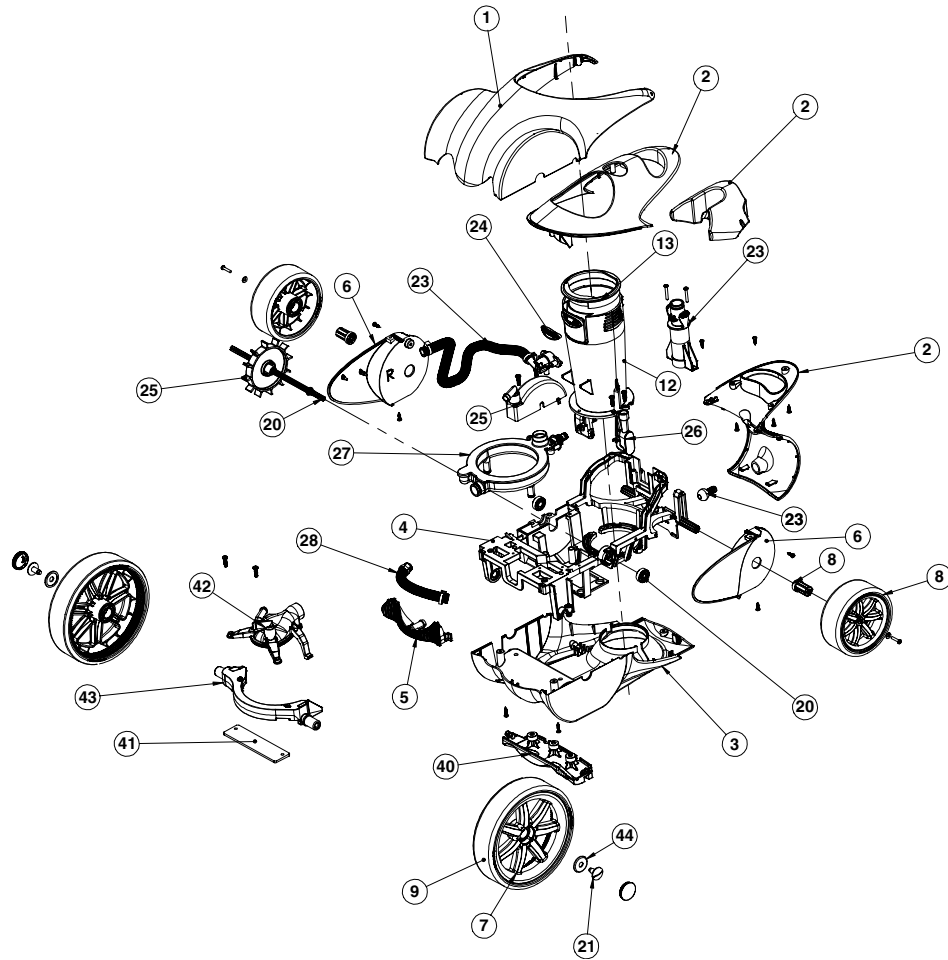

PENTAIR RACER® LS PRESSURE SIDE CLEANER

CLEANER REPLACEMENT PARTS

360241