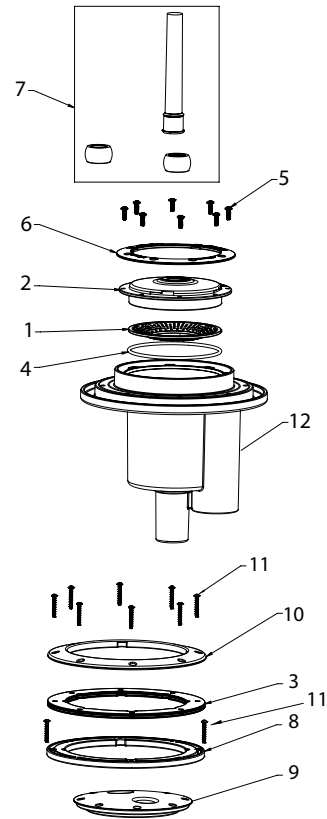

COLORVISION BUBBLER REPLACEMENT PARTS

Item	Part No.	Description	US List	Can. List
COLORVISION LED LIGHT BUBBLER				
1	590103Z	Diffuser	17.03	20.46
2	590104Z	Lens w/ O-Ring	34.06	40.93
3	590107Z	Gasket Kit, 3 Gaskets	46.84	56.28
4	590118Z	O-Ring	12.77	15.34
5	590119Z	Screw Kit Lens	17.03	20.46
6	590105Z	Color Ring - White	21.30	25.59
6	590128Z	Color Ring - Blue	21.30	25.59
6	590127Z	Color Ring - Gray	21.30	25.59
6	590129Z	Color Ring - Tan	21.30	25.59
6	590130Z	Color Ring - Black	21.30	25.59
7	590135	Eyeball Assy Kit	38.31	46.03
8	590109Z	Vinyl Spacer	25.56	30.71
9	590102Z	Gunite Cover w/ O-Ring	29.78	35.78
10	590106Z	Vinyl/Fiberglass Ring - White	29.78	35.78
10	590132Z	Vinyl/Fiberglass Ring - Blue	29.78	35.78
10	590131Z	Vinyl/Fiberglass Ring - Gray	29.78	35.78
10	590133Z	Vinyl/Fiberglass Ring - Tan	29.78	35.78
10	590134Z	Vinyl/Fiberglass Ring - Black	29.78	35.78
11	590121Z	Screw Kit Vinyl/Fiberglass Ring	21.30	25.59
12	590147Z	Niche	170.29	204.62
NOT SHOWN				
580067		Complete Accessory Kit for Vinyl/Fiberglass Bubbler (includes items 1, 2, 3, 4, 5, 6, 7, 8, 9, 10 & 11)	170.14	204.44
580068		Complete Accessory Kit for Gunite Bubbler (includes items 1, 2, 4, 5, 6, 7 & 9)	75.62	90.86

CALIFORNIA PROPOSITION 65 WARNING
⚠️ **WARNING:** Cancer and Reproductive Harm.
⚠️ **AVERTISSEMENT:** Peut Causer le Cancer et des Dommages au Système Reproducteur.
⚠️ **ADVERTENCIA:** Cáncer y Daño Reproductivo.
www.p65warnings.ca.gov PR201514