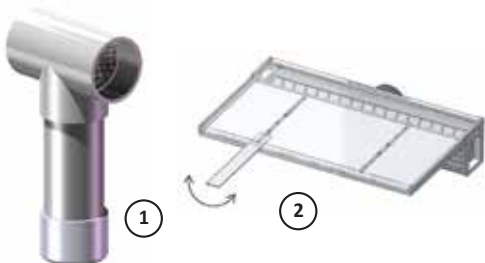

WATERFALL

REPLACEMENT PARTS

Item	Part No.	Description	US List	Can. List
WATERFALL				
1	580004	Rocktrap	CALL	CALL
2	2313	Internal Support Extractor Tool	6.19	7.44

CALIFORNIA PROPOSITION 65 WARNING
⚠️ **WARNING:** Cancer and Reproductive Harm.
⚠️ **AVERTISSEMENT:** Peut Causer le Cancer et des Dommages au Système Reproducteur.
⚠️ **ADVERTENCIA:** Cáncer y Daño Reproductivo.
www.p65warnings.ca.gov