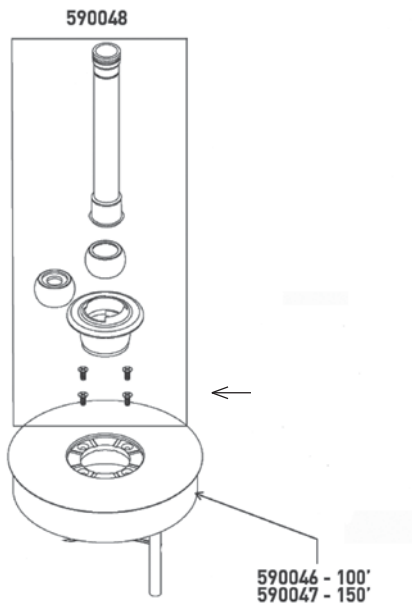

Item	Part No.	Description	US List	Can. List
COLORCASCADE LED LIGHT BUBBLER				
1	590046	LED Bubbler replacement light engine with 100 ft. cord	CALL	CALL
2	590047	LED Bubbler replacement light engine with 150 ft. cord	CALL	CALL
3	590048	Accessory Kit	CALL	CALL

CALIFORNIA PROPOSITION 65 WARNING
⚠️ **WARNING:** Cancer and Reproductive Harm.
⚠️ **AVERTISSEMENT:** Peut Causer le Cancer et des Dommages au Système Reproducteur.
⚠️ **ADVERTENCIA:** Cáncer y Daño Reproductivo.
www.p65warnings.ca.gov