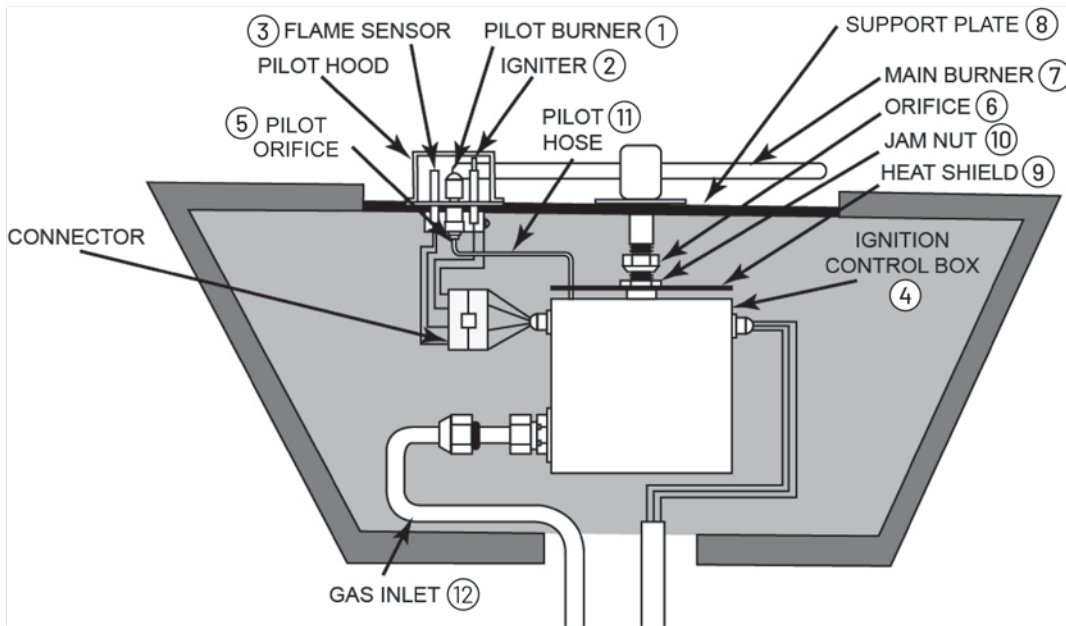

MAGICFLAME®

FIRE AND WATER BOWL REPLACEMENT PARTS

Item	Part No.	Description	US List	Can List
MAGICFLAME				
1	590275	Ignitor Assembly	CALL	CALL
2	590276	Ignitor	CALL	CALL
3	590277	Flame Sensor	CALL	CALL
4	590278	Control Box	CALL	CALL
5	590279	LP Pilot Orifice	CALL	CALL
5	590281	Natural Gas Pilot Orifice	CALL	CALL
6	590280	LP Burner Orifice	CALL	CALL
6	590282	Natural Gas Burner Orifice	CALL	CALL
7	590283	Burner	CALL	CALL
8	590284	Support Plate	CALL	CALL
9	590285	Heat Shield	CALL	CALL
10	590286	Jam Nut	CALL	CALL
11	590287	Pilot Hose	CALL	CALL
12	590288	Burner Hose with 1/2" Flare Fitting	CALL	CALL
NOT SHOWN				
	590291	Mounting Hardware Kit	CALL	CALL

CALIFORNIA PROPOSITION 65 WARNING
⚠️ **WARNING:** Cancer and Reproductive Harm.
⚠️ **AVERTISSEMENT:** Peut Causer le Cancer et des Dommages au Système Reproducteur.
⚠️ **ADVERTENCIA:** Cáncer y Daño Reproductivo.
www.p65warnings.ca.gov PH:2021744

Product on page 308–309.