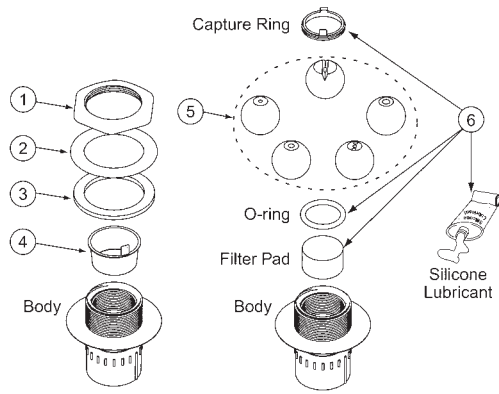

## REPLACEMENT PARTS

Item	Part No.	Description	US List	Can. List
<b>DECK JET</b>				
1	87200800	Fitting nut, sealing liner 2 in.	10.70	12.86
2	87200700	Friction ring, SIF	9.85	11.84
3	87201200	Gasket TH-AGF 3.5 in. OD x 2-3/8 in. ID	11.69	14.05
4	590005	Plug, Gunite Shield, L20	6.82	8.19
5	590010	Eyeball kit includes installation card	202.68	243.54
6	590011	Accessory kit includes Capture ring, 2 qty.; O-ring, 3 qty.; Filter Pad, 2 qty., Silicone Lubricant, 1 qty.	33.77	40.58