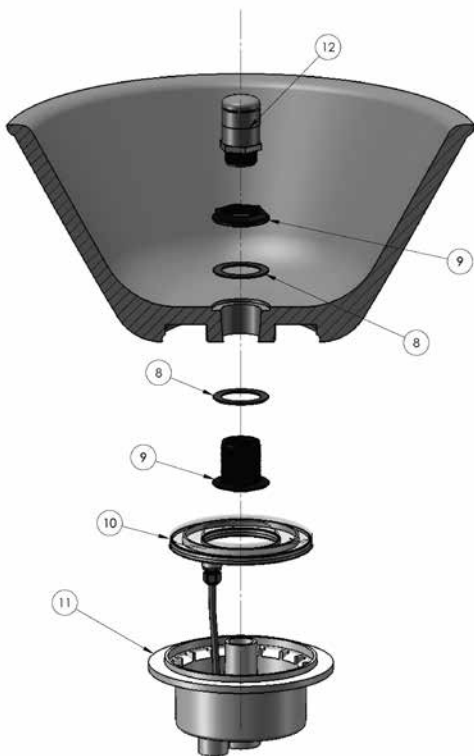

# MAGICBOWL® WATER EFFECTS REPLACEMENT PARTS

Item	Part No.	Description	US List	Can.List
<b>MAGICBOWL</b>				
8	590158	Gasket, Pack Black	42.59	51.18
8	590242	Gasket, Pack Clear	58.19	69.92
9	590159	Nut & Bulkhead, Black	146.09	175.54
9	590245	Nut & Bulkhead, Clear	155.15	186.43
10	580065	100' LED Light Engine	1170.88	1406.93
10	580066	150' LED Light Engine	1383.77	1662.74
11	590157	Niche	212.89	255.81
12	590174	Spout, Copper	149.00	179.04
12	590175	Spout, Bronze	149.00	179.04
12	590176	Spout, Pewter	149.00	179.04
12	590177	Spout, Brass	149.00	179.04
12	590178	Spout, White	CALL	CALL
12	590179	Spout, Gray	149.00	179.04
12	590180	Spout, Natural	149.00	179.04
12	590230	Spout, Black	146.10	175.55
12	590233	Spout, Clear	146.09	175.54
<b>NOT SHOWN</b>				
	590188	2" SS metal lip extension, square resin bowl	CALL	CALL
	590189	2" SS metal lip extension, round resin bowl	CALL	CALL
	590254	2" clear plastic lip extension, round resin bowl	CALL	CALL
	590255	2" clear plastic lip extension, square resin bowl	CALL	CALL
	590256	2" clear plastic lip extension, square glass bowl	CALL	CALL
	590246	2" clear plastic lip extension, round glass bowl	CALL	CALL
	580057	Cover, Round	CALL	CALL
	580058	Cover, Square	CALL	CALL
	590238	Spacer, 1/2" clear	58.19	69.92