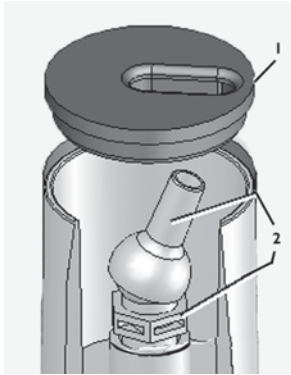

## REPLACEMENT PARTS

Item	Part No.	Description	US List	Can. List
<b>DECK JET</b>				
1	87200800	Fitting nut, sealing liner 2 in.	10.70	12.86
2	87200700	Friction ring, SIF	9.85	11.84
3	87201200	Gasket TH-AGF 3.5 in. OD x 2-3/8 in. ID	11.69	14.05
4	590005	Plug, Gunite Shield, L20	6.82	8.19
5	590010	Eyeball kit includes installation card	202.68	243.54
6	590011	Accessory kit includes Capture ring, 2 qty.; O-ring, 3 qty.; Filter Pad, 2 qty., Silicone Lubricant, 1 qty.	33.77	40.58